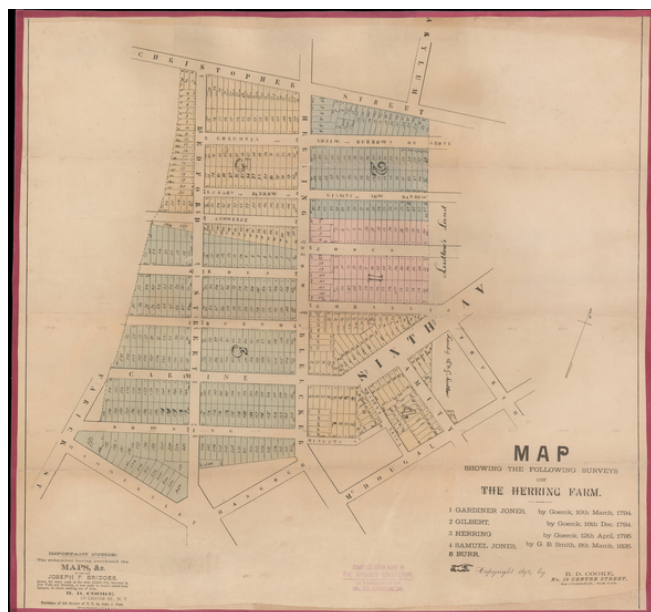

Barry Lawrence Ruderman Antique Maps Inc.

7407 La Jolla Boulevard
La Jolla, CA 92037

www.raremaps.com

(858) 551-8500
blr@raremaps.com

Map Showing the Following Surveys on The Herring Farm. 1 Gardiner Jones 2 Gilbert 3 Herring 4 Samuel Jones 5 Burr

Stock#: 64128
Map Maker: Cooke
Date: 1890 circa
Place: New York
Color: Hand Colored
Condition: VG
Size:
Price: SOLD

Description:

Very scarce historical cadastral map of part of the West Village, in New York City.