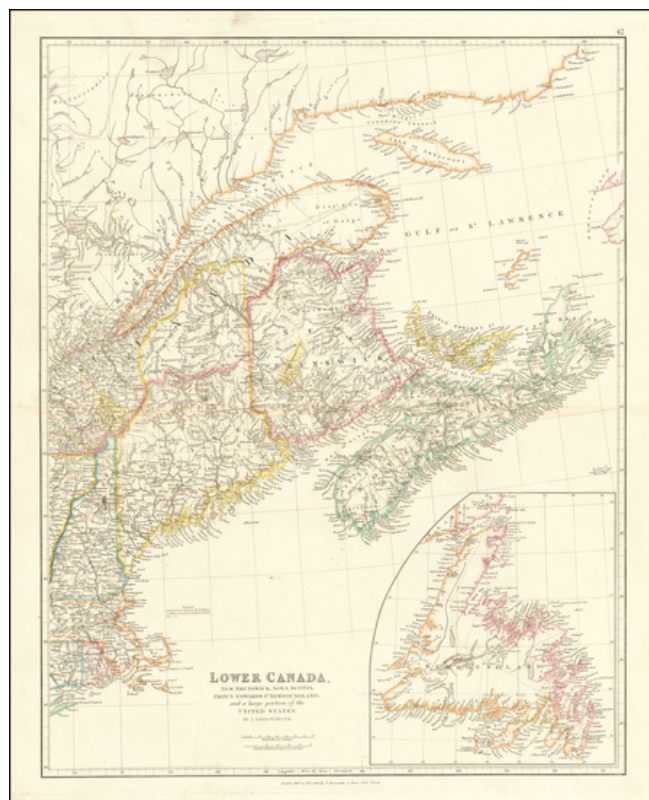

## Lower Canada, New Brunswick, Nova Scotia, Prince Edward Id., Newfoundland, and a large portion of the United States

**Stock#:** 64095  
**Map Maker:** Arrowsmith  
**Date:** 1838  
**Place:** London  
**Color:** Outline Color  
**Condition:** VG+  
**Size:** 20 x 24 inches  
**Price:** \$145.00

### Description:

Scarce later state of this interesting large scale map of Eastern Canada and New England, published by John Arrowsmith in London.

The map includes the area around the St. Lawrence River, along with New Brunswick, Nova Scotia, Prince Edward Id., with a large inset of Newfoundland. Nice detail is also shown in New England.

The Arrowsmith Family (Aaron and John) were the preeminent British Mapmakers during the first half of the 19th Century.