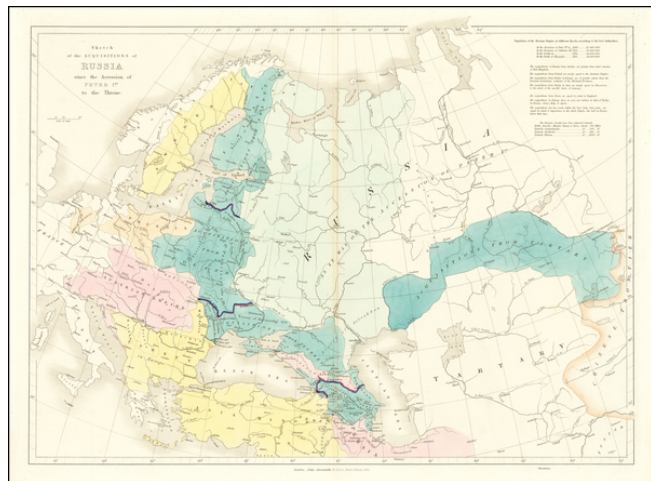

Stock#: 64048
Map Maker: Arrowsmith
Date: 1838
Place: London
Color: Hand Colored
Condition: VG
Size: 24 x 19 inches
Price: SOLD

Description:

Interesting historical map of Russia, examining the history of Russia from the Reign of Peter the Great in 1689 to the Death of Alexander in 1825.