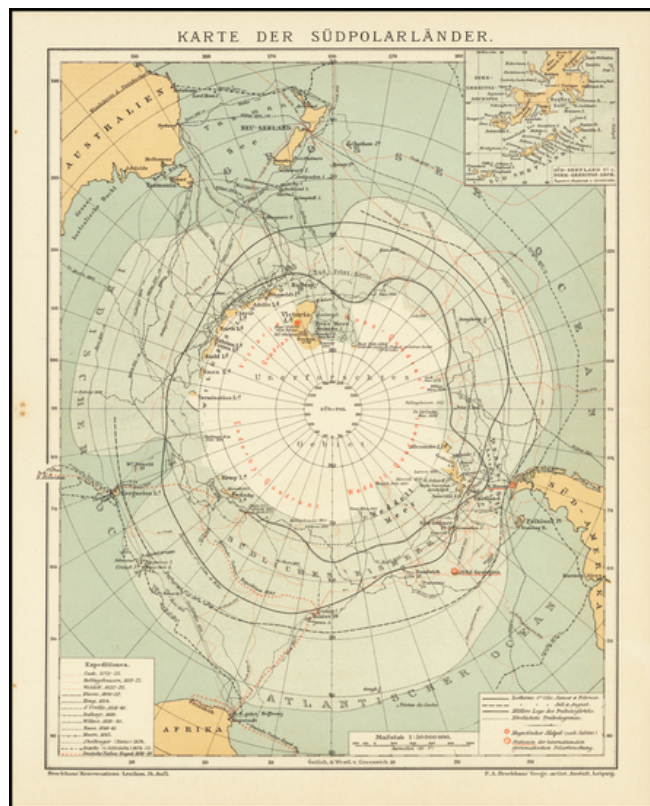

Barry Lawrence Ruderman Antique Maps Inc.

7407 La Jolla Boulevard
La Jolla, CA 92037

www.raremaps.com

(858) 551-8500
blr@raremaps.com

Karte der Sudpolarländer

Stock#: 64027
Map Maker: Brockhaus
Date: 1900 circa
Place: Leipzig
Color: Color
Condition: VG
Size: 9 x 11 inches
Price: \$245.00

Description:

Detailed accounting of the recent explorations in the South Polar Regions.

The map identifies the explorations of:

- Cook 1772-75
- Bellingshausen 1819-21
- Wedell 1822-23
- Biscoe 1830-32
- Kemp 1834
- d'Urville 1838-40
- Balleny 1839
- Wilkes 1839-40
- Ross 1840-43
- Moore 1845

**Barry Lawrence Ruderman
Antique Maps Inc.**

7407 La Jolla Boulevard
La Jolla, CA 92037

www.raremaps.com

(858) 551-8500
blr@raremaps.com

Karte der Sudpolarlander

- Challenger (Nares) 1874
- Gazelle (von Schleinitz) 1874-75
- Deutche Tiefsee-Exped 1898-99