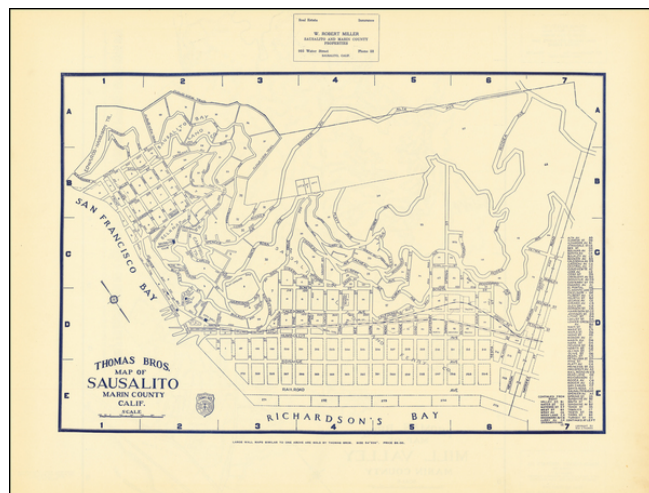

Barry Lawrence Ruderman Antique Maps Inc.

7407 La Jolla Boulevard
La Jolla, CA 92037

www.raremaps.com

(858) 551-8500
blr@raremaps.com

Map of Sausalito Marin County Calif. (and) Mill Valley

Stock#: 63977
Map Maker: Thomas Brothers
Date: 1920
Place: Oakland
Color: Uncolored
Condition: VG+
Size: 18 x 14 inches
Price: SOLD

Description:

Early map of Sausalito, with a map of Mill Valley on the verso.

Nice plan of the area, including streets, major buildings, railroad lines, etc.

Detailed Condition: