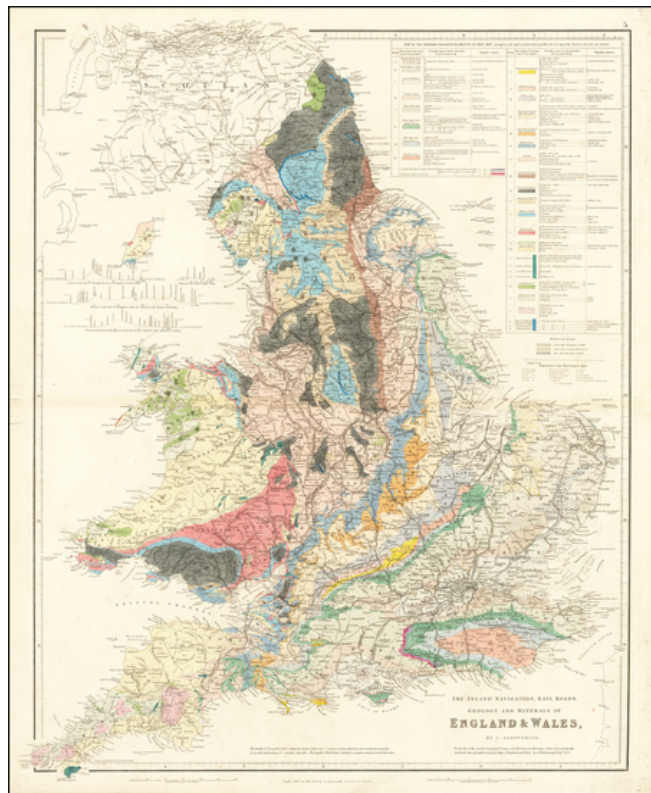

**Barry Lawrence Ruderman
Antique Maps Inc.**

7407 La Jolla Boulevard
La Jolla, CA 92037

www.raremaps.com

(858) 551-8500
blr@raremaps.com

The Inland Navigation, Rail Roads, Geology and Minerals of England & Wales . . .

Stock#: 63973
Map Maker: Arrowsmith
Date: 1834
Place: London
Color: Hand Colored
Condition: VG
Size: 20 x 24 inches
Price: SOLD

Description:

Arrowsmith's Geological Map of England

Striking example of Arrowsmith's map of England, colored by Geological Groups.

The map appeared in Arrowsmith's London Atlas, one of the most popular English atlases of the mid-19th Century.

Detailed Condition: