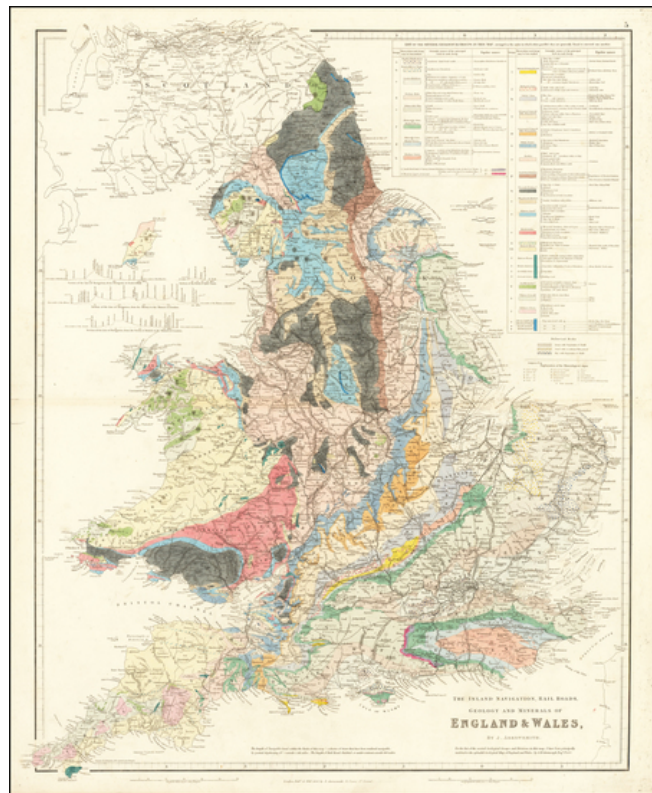

**Barry Lawrence Ruderman
Antique Maps Inc.**

7407 La Jolla Boulevard
La Jolla, CA 92037

www.raremaps.com

(858) 551-8500
blr@raremaps.com

The Inland Navigation, Rail Roads, Geology and Minerals of England & Wales . . .

Stock#: 63973
Map Maker: Arrowsmith
Date: 1834
Place: London
Color: Hand Colored
Condition: VG
Size: 20 x 24 inches
Price: SOLD

Description:

Arrowsmith's Geological Map of England

Striking example of Arrowsmith's map of England, colored by Geological Groups.

The map appeared in Arrowsmith's London Atlas, one of the most popular English atlases of the mid-19th Century.

Detailed Condition: