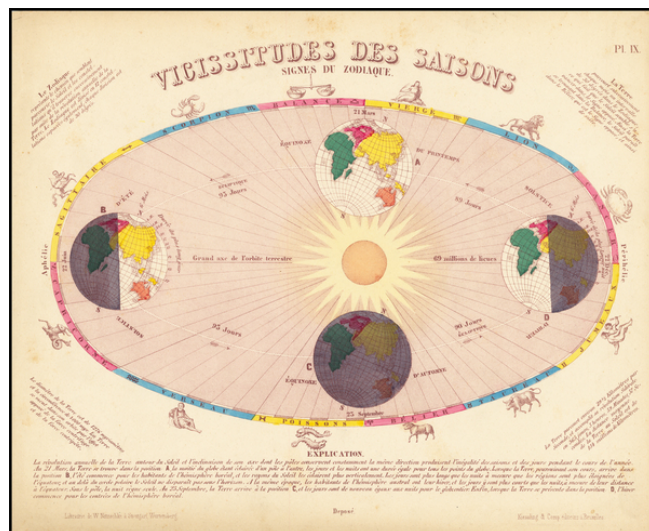

Barry Lawrence Ruderman Antique Maps Inc.

7407 La Jolla Boulevard
La Jolla, CA 92037

www.raremaps.com

(858) 551-8500
blr@raremaps.com

Vicissitudes Des Saisons Signes Du Zodiaque

Stock#: 63963
Map Maker: Kiessling
Date: 1880 circa
Place: Brussels
Color: Color
Condition: VG
Size: 11 x 9 inches
Price: \$ 195.00

Description:

Striking image illustrating the seasons of the year and signs of the Zodiac.

Detailed Condition:

Minor foxing.