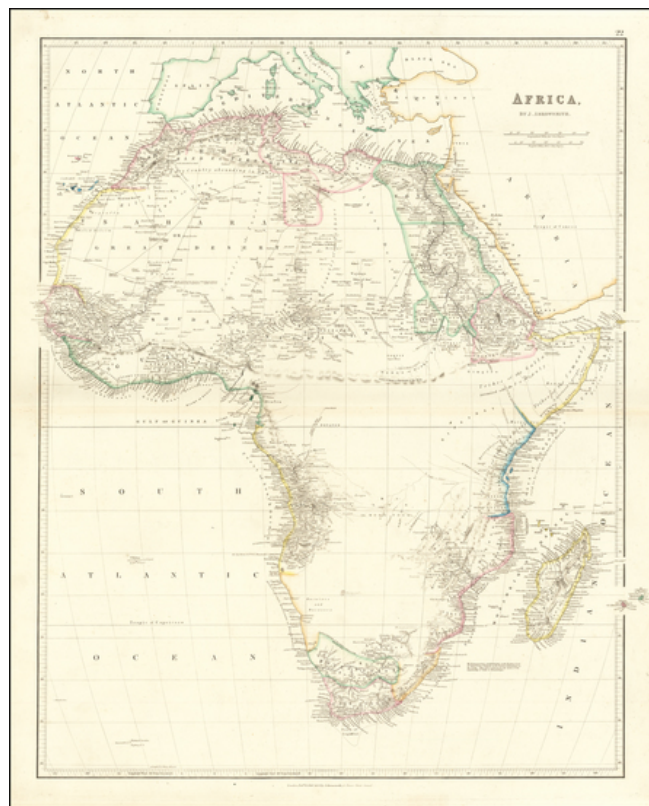

Barry Lawrence Ruderman Antique Maps Inc.

7407 La Jolla Boulevard
La Jolla, CA 92037

www.raremaps.com

(858) 551-8500
blr@raremaps.com

Africa

Stock#: 63958
Map Maker: Arrowsmith
Date: 1834
Place: London
Color: Outline Color
Condition: VG+
Size: 20 x 24 inches
Price: SOLD

Description:

Detailed map of Africa, published by John Arrowsmith in his *London Atlas*.

The map is dominated by the Sahara Desert.

In the Sahara, the map is criss-crossed with early trading routes, oases, and the location of Desert Wells.

South of the region called Nigritia in Central Africa, there is another massive open region, with some pencil annotations from an early owner.

Detailed Condition: