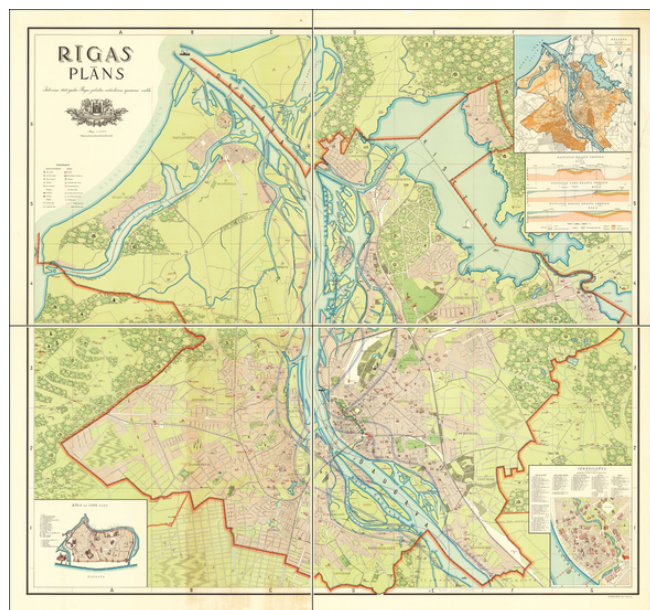

## Rīgas Plāns Izdevusi 1937. gadā Rīgas pilsētas nekustamu īpašumu valde. [Riga Plan issued in 1937 by the Riga City Real Estate Board]

**Stock#:** 63953  
**Map Maker:** Riga City Real Estate Board  
**Date:** 1937  
**Place:** Riga  
**Color:** Color  
**Condition:** VG  
**Size:** 39.5 x 41 inches (Each Sheet)  
**Price:** \$ 1,100.00

### Description:

Impressive four-sheet Latvian-language wall map of Riga, issued just before the Second World War, in 1937, by the Riga City Real Estate Board.

The lower-left corner has a map of Riga in 1400, including fortress walls, castles, churches, etc. In the upper-right is a relief map of Riga and below that are geological profiles of the Baltic shore around Riga.

Many streets are named, in Latvian, and built-up areas and parks are shown.

The map key in the lower right notes over 80 points of interest. Within the same frame as the legend is a quasi-birds-eye-view of central Riga.

This map was made at the end of a period of Latvian independence at the beginning of the 20th century; two years later, under threat of invasion, Latvia signed the Soviet-Latvian Mutual Assistance Treaty with the Soviet Union, providing for the stationing of up to 25,000 Soviet troops on Latvian soil. Shortly thereafter, Latvia was subsumed into the Soviet Union.