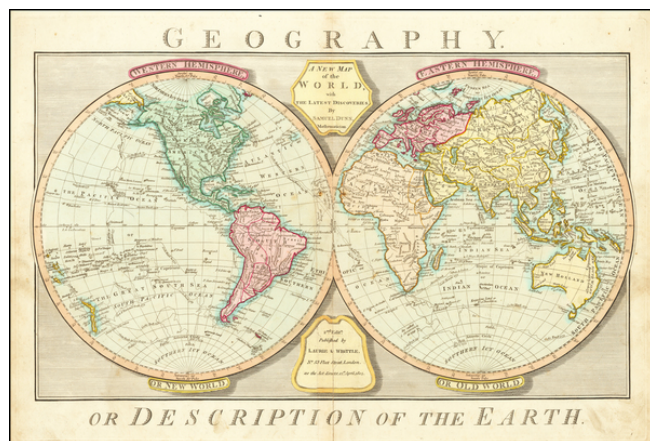

Stock#: 63949
Map Maker: Dunn
Date: 1805
Place: London
Color: Hand Colored
Condition: VG
Size: 19.25 x 14 inches
Price: \$ 795.00

Description:

Rare Late Edition Showing Matthew Flinders's Discoveries in Australia

Detailed double hemisphere map of the World, showing tracks of some of the contemporary explorers, including James Cook and George Anson.

The map shows the "Corean Sea," along with Tasmania detached from Australia, based on the recent discoveries by Flinders.

Hawaii is located, as are the discoveries along the northwest coast of America by Vancouver, whose name does not yet appear on Vancouver Island. Cartographically, the map would also seem to pre-date the Louisiana Purchase and the newly Independent nations of South America.

This is one of the latest editions of this map we have encountered and the only edition to show the Flinders discoveries.

Detailed Condition:

Old hand-color in full. Some small spots of foxing.