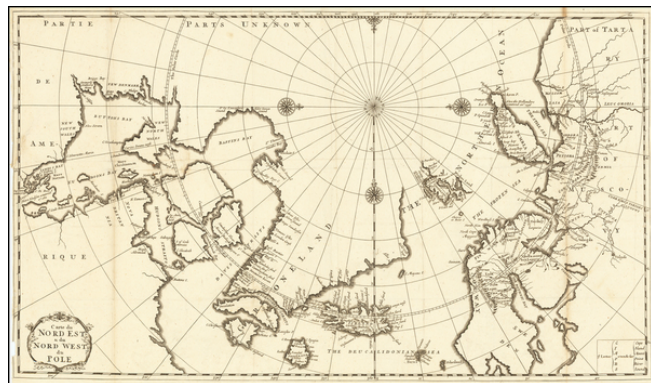

Barry Lawrence Ruderman Antique Maps Inc.

7407 La Jolla Boulevard
La Jolla, CA 92037

www.raremaps.com

(858) 551-8500
blr@raremaps.com

Carte du Nord Est & du Nord West du Pole

Stock#: 63945
Map Maker: Bernard
Date: 1732
Place: Paris
Color: Uncolored
Condition: VG
Size: 22 x 13 inches
Price: \$675.00

Description:

Attractive map of the North Pole including the Canadian Arctic, Hudson's Bay, Greenland, Iceland, Spitzbergen and Nova Zemla.

Embellished with four compass roses and a title cartouche.

While the title is in French, all of the nomenclature and the key are in English.

Detailed Condition:

Minor loss at lower left margin, just entering printed image.