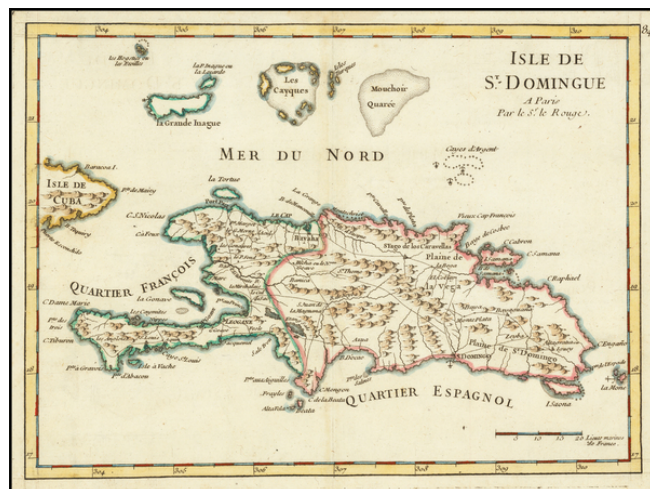

Barry Lawrence Ruderman Antique Maps Inc.

7407 La Jolla Boulevard
La Jolla, CA 92037

www.raremaps.com

(858) 551-8500
blr@raremaps.com

Isle De St. Domingue . . . [with Turks & Caicos]

Stock#: 63943
Map Maker: Le Rouge
Date: 1748
Place: Paris
Color: Hand Colored
Condition: VG
Size: 11 x 8 inches
Price: SOLD

Description:

Interesting map of Haiti and Santa Domingo from Le Rouge's *Nouvel Atlas Portatif*.

Extends north to include the Turks & Caicos Islands.

Detailed Condition: