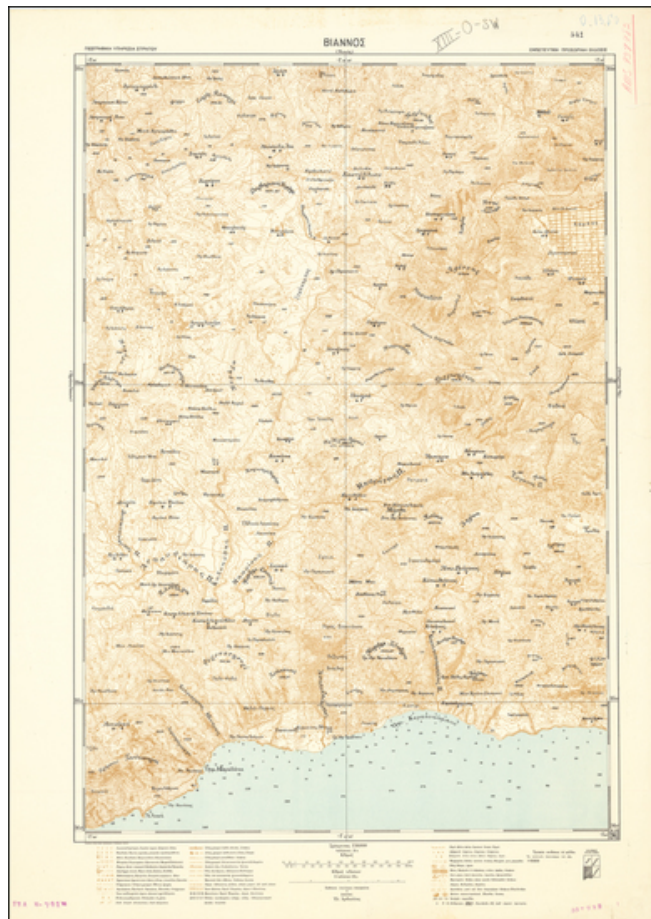

Barry Lawrence Ruderman Antique Maps Inc.

7407 La Jolla Boulevard
La Jolla, CA 92037

www.raremaps.com

(858) 551-8500
blr@raremaps.com

[15 1:50,000 Γ.Υ.Σ. Maps of Crete]

Stock#: 63939
Map Maker: Hellenic Military Geographical
Service
Date: 1940
Place: n.p.
Color: Color
Condition: VG
Size:
Price: SOLD

Description:

15 sheets from the Hellenic Military Geographical Service (Γεωγραφική Υπηρεσία Στρατού) of Crete at 1:50,000.

Detailed Condition: