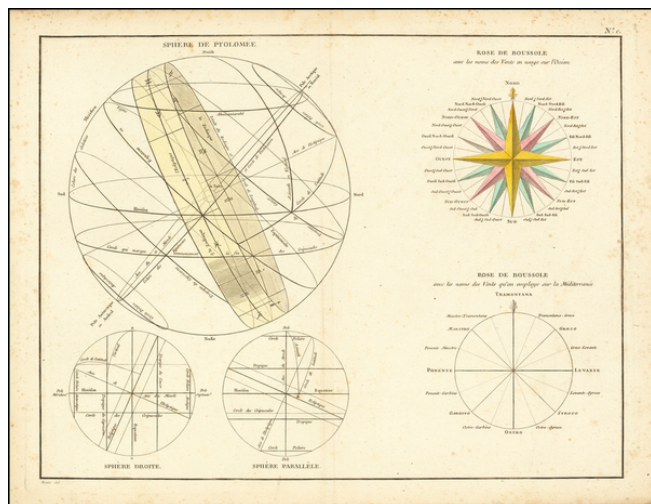

**Barry Lawrence Ruderman
Antique Maps Inc.**

7407 La Jolla Boulevard
La Jolla, CA 92037

www.raremaps.com

(858) 551-8500
blr@raremaps.com

Sphere De Ptolemee [with] Rose De Boussole...

Stock#: 63929
Map Maker: Janvier
Date: 1762
Place: Paris
Color: Hand Colored
Condition: VG
Size: 18 x 13 inches
Price: \$165.00

Description:

Decorative chart, showing a compass rose, Ptolomaic Sphere and various other 18th Century spheres, from Janvier's Atlas.

Detailed Condition: