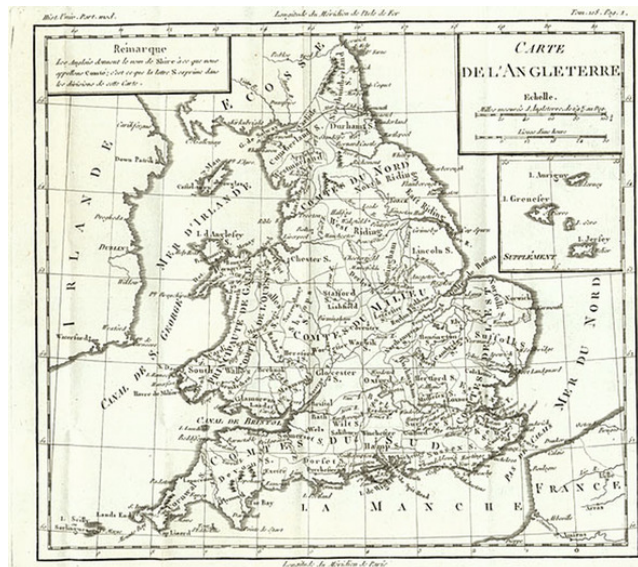

Barry Lawrence Ruderman Antique Maps Inc.

7407 La Jolla Boulevard
La Jolla, CA 92037

www.raremaps.com

(858) 551-8500
blr@raremaps.com

Carte de L'Angleterre

Stock#: 6392
Map Maker: Brion de la Tour
Date: 1785
Place: Paris
Color: Uncolored
Condition: VG+
Size: 10.5 x 9 inches
Price: SOLD

Description:

Interesting regional map of England, with insets of the Channel islands.

Detailed Condition: