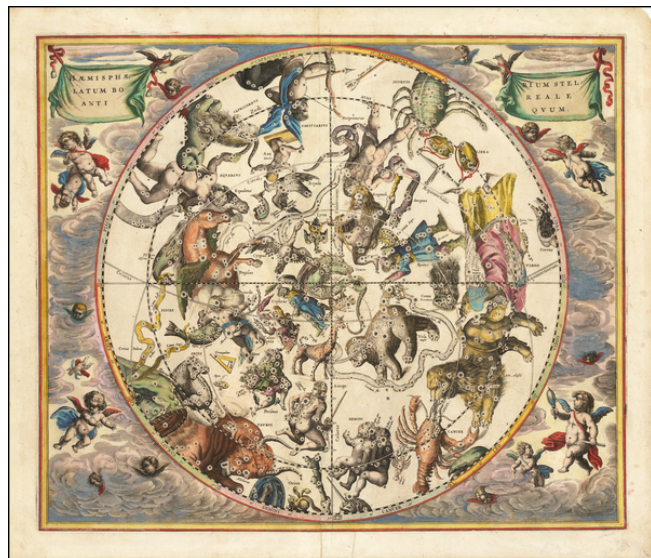

Stock#: 63919
Map Maker: Cellarius
Date: 1660
Place: Amsterdam
Color: Hand Colored
Condition: VG
Size: 20 x 17 inches
Price: \$ 5,400.00

Description:

Very nice example of this striking chart of the Northern Sky, illustrating the constellations of the Northern Hemisphere superimposed over the earth's Southern Hemisphere, from Andreas Cellarius's *Harmonia Macrocosmica*, first published in 1660.

The map provides a fantastic image of the stars, as if seen from deeper in space, so that each of the constellations is facing in the opposite direction from the way that the same constellations would be seen from earth.

This is the first of three plates (plate 24) to focus on northern hemisphere stars printed in Cellarius's work. This plate shows the stars as seen from the earth, in contrast to the other three which show the stars as seen from outside the supposed celestial sphere.

Detailed Condition:

Old color. Minor fold split and tear in the lower margin, expertly repaired. Tear in center of image, repaired.