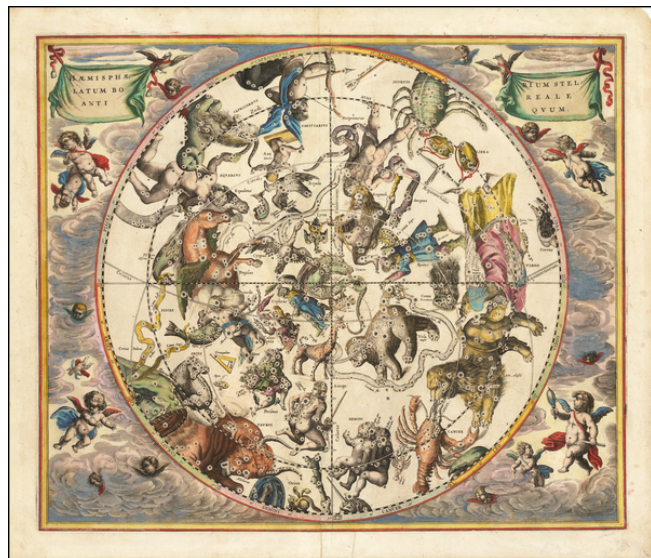

Barry Lawrence Ruderman Antique Maps Inc.

7407 La Jolla Boulevard
La Jolla, CA 92037

www.raremaps.com

(858) 551-8500
blr@raremaps.com

Haemisphaerium Stellatum Boreale Antiquum

Stock#: 63919
Map Maker: Cellarius
Date: 1660
Place: Amsterdam
Color: Hand Colored
Condition: VG
Size: 20 x 17 inches
Price: \$5,400.00

Description:

Very nice example of this striking chart of the Northern Sky, illustrating the constellations of the Northern Hemisphere superimposed over the earth's Southern Hemisphere, from Andreas Cellarius's *Harmonia Macrocosmica*, first published in 1660.

The map provides a fantastic image of the stars, as if seen from deeper in space, so that each of the constellations is facing in the opposite direction from the way that the same constellations would be seen from earth.

This projection reflects a theory that originated with Petrus Plancius that the stars remained in a sphere-like configuration above the earth, which moved in coordination with the earth. This theory is found in the title of his atlas, *Harmonia Macrocosmica*.