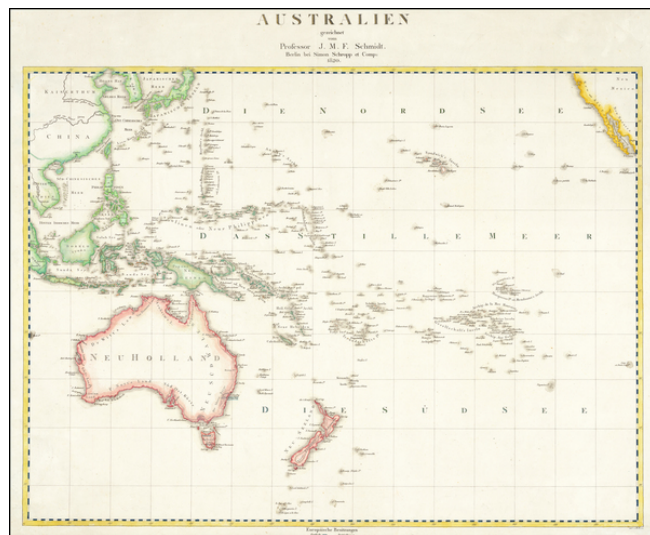

Barry Lawrence Ruderman Antique Maps Inc.

7407 La Jolla Boulevard
La Jolla, CA 92037

www.raremaps.com

(858) 551-8500
blr@raremaps.com

Australien gezeichnet vom Professor J.M.F. Schmidt . . . 1820

Stock#: 63888
Map Maker: Schropp et Comp: / Schmidt
Date: 1820
Place: Berlin
Color: Hand Colored
Condition: VG+
Size: 23 x 19 inches
Price: SOLD

Description:

Interesting early map of Australia, New Zealand and the South Pacific.

The regions of Neu Holland include De Witt's Land, Edel's Land, Lowinn Land and P. Nuyt's Land along the Western coastline. The Swan River, Hawkesbury River and Blue Mountains are all shown.

New Zealand is shown as two islands, utilizing the Maori names for the two islands.

Detailed Condition: