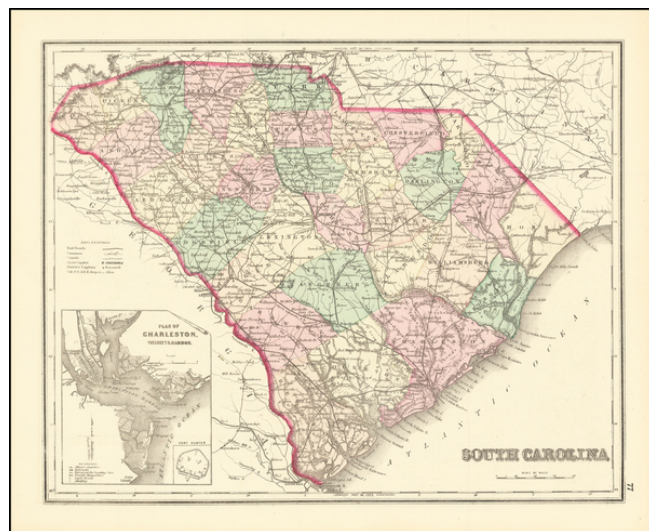

Barry Lawrence Ruderman Antique Maps Inc.

7407 La Jolla Boulevard
La Jolla, CA 92037

www.raremaps.com

(858) 551-8500
blr@raremaps.com

South Carolina

Stock#: 63860
Map Maker: Gray
Date: 1875
Place: Philadelphia
Color: Hand Colored
Condition: VG+
Size: 16 x 13 inches
Price: SOLD

Description:

Highly detailed map of South Carolina, colored by counties and showing towns, roads, railroads, lakes, Post Offices, harbors, islands and other details.

Large inset map of Charleston and a plan of Fort Sumter.