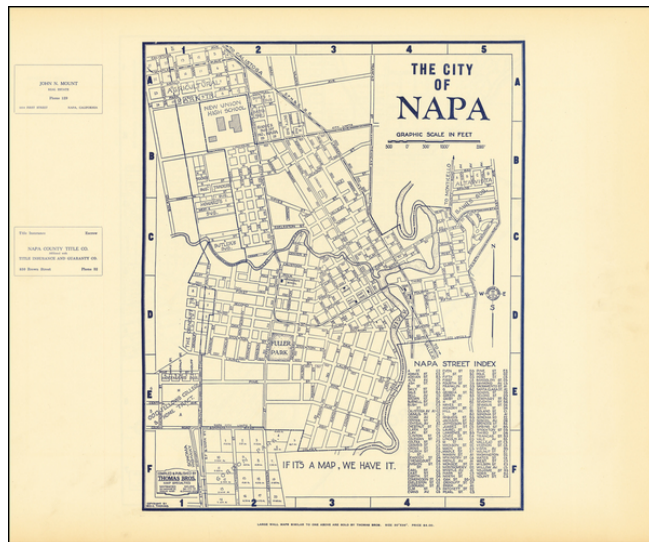

Barry Lawrence Ruderman Antique Maps Inc.

7407 La Jolla Boulevard
La Jolla, CA 92037

www.raremaps.com

(858) 551-8500
blr@raremaps.com

Map of the City of Napa (and) Vallejo and Vicinity

Stock#: 63838
Map Maker: Thomas Brothers
Date: 1920
Place: Oakland
Color: Uncolored
Condition: VG+
Size: 14 x 18 inches
Price: SOLD

Description:

Early map of Napa, with a map of Vallejo on the verso.

Nice plan of the area, including streets, major buildings, railroad lines, etc.

Detailed Condition: