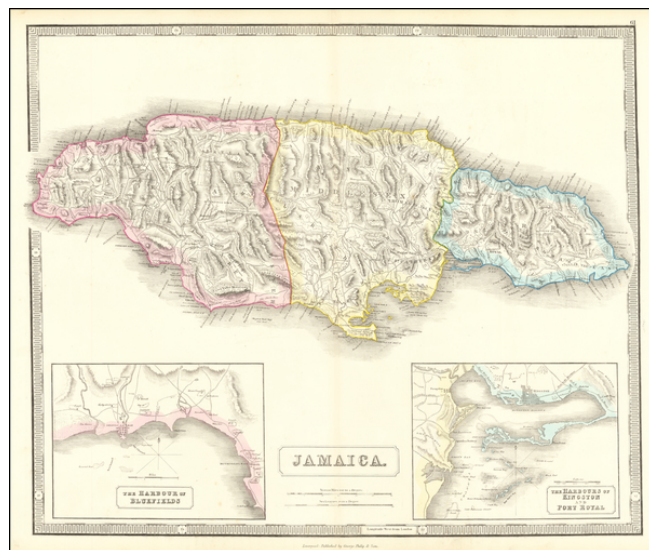

Barry Lawrence Ruderman Antique Maps Inc.

7407 La Jolla Boulevard
La Jolla, CA 92037

www.raremaps.com

(858) 551-8500
blr@raremaps.com

Jamaica (with insets of Kingston and Port Royal Harbors and Bluefields)

Stock#: 63835
Map Maker: Philip & Son
Date: 1854
Place: Liverpool
Color: Hand Colored
Condition: VG
Size: 23 x 17.5 inches
Price: \$125.00

Description:

Detailed map of Jamaica, based upon Thomson's map of 1815.

Includes large insets of the Harbors of Kingston and Port Royal and of Bluefields. Gorgeous topographical details.

One of the best large format English maps of the period.

Detailed Condition: