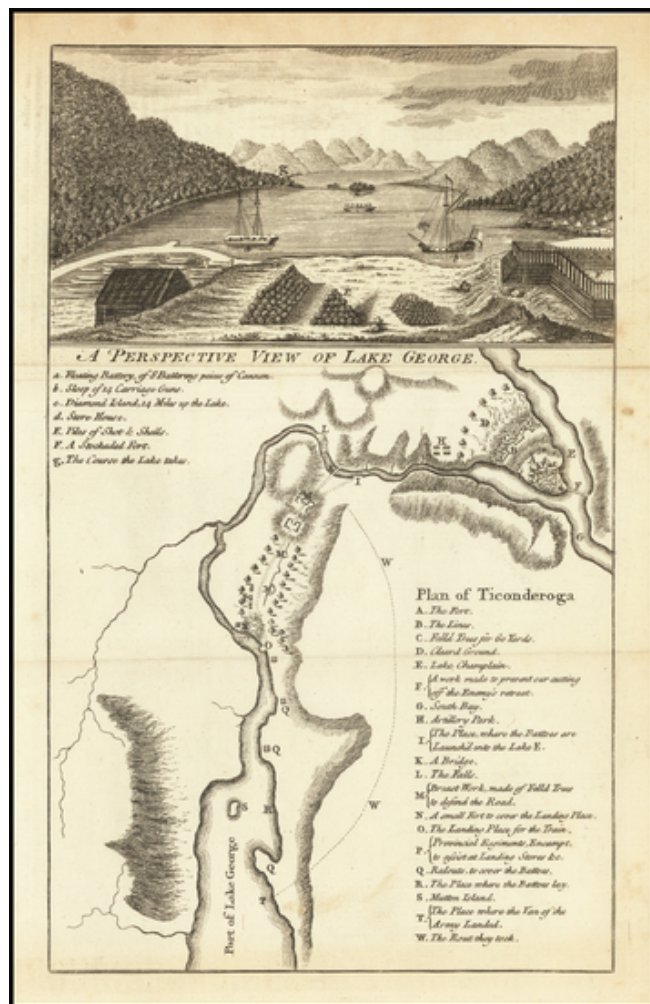

Barry Lawrence Ruderman Antique Maps Inc.

7407 La Jolla Boulevard
La Jolla, CA 92037

www.raremaps.com

(858) 551-8500
blr@raremaps.com

A Perspective View of Lake George

Stock#: 63826
Map Maker: Hinton

Date: 1759
Place: London
Color: Uncolored
Condition: VG+
Size: 6.5 x 10 inches

Price: \$275.00

Description:

Fine view of Lake George and Fort Ticonderoga, with a map identifying important points of interest.

Detailed Condition: