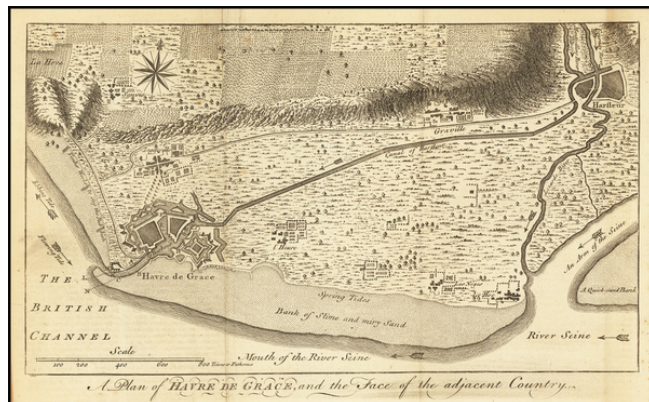

## A Plan of Havre de Grace, and the Face of the adjacent Country

**Stock#:** 63825  
**Map Maker:** Universal Magazine  
**Date:** 1759  
**Place:** London  
**Color:** Uncolored  
**Condition:** VG  
**Size:** 11.5 x 7 inches  
**Price:** \$ 145.00

### Description:

Detailed map of the area around Havre de Grace on the Seine River, along with the Canal of Harfleur and surrounding roads, rivers and town.