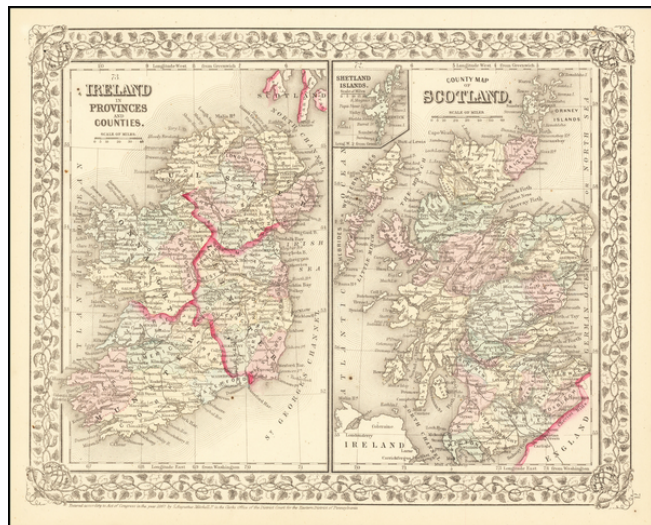

Barry Lawrence Ruderman Antique Maps Inc.

7407 La Jolla Boulevard
La Jolla, CA 92037

www.raremaps.com

(858) 551-8500
blr@raremaps.com

Ireland in Provinces and Counties [with] County Map of Scotland

Stock#: 63813
Map Maker: Mitchell Jr.
Date: 1867
Place: Philadelphia
Color: Color
Condition: VG+
Size: 14 x 11 inches
Price: SOLD

Description:

A decorative map with Ireland and Scotland side by side, colored by counties.

Includes a decorative border. Nice detail in both maps, including early roads, towns, railroads, rivers, lakes, islands, etc.