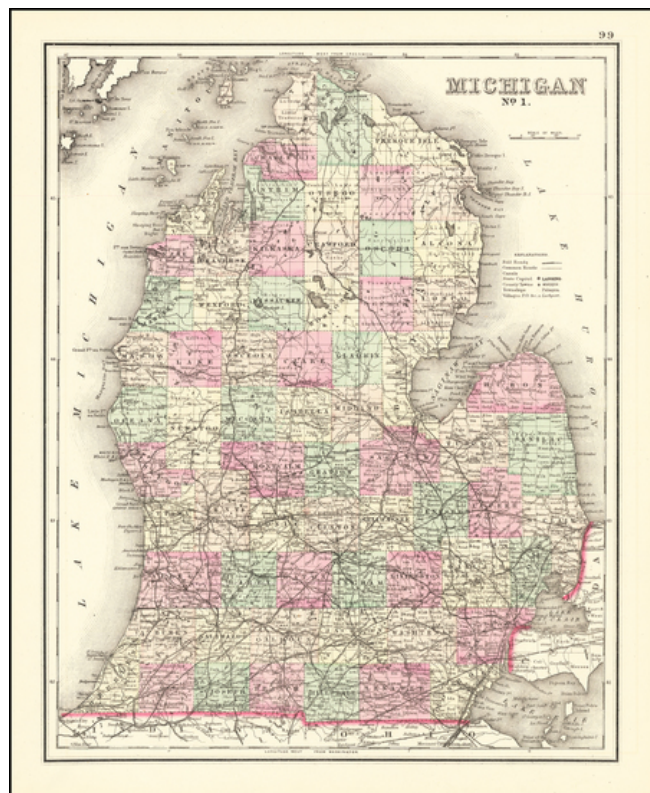

## Michigan

**Stock#:** 63798  
**Map Maker:** Gray  
**Date:** 1875  
**Place:** New York  
**Color:** Hand Colored  
**Condition:** VG+  
**Size:** 12 x 13 inches  
**Price:** SOLD

### Description:

Remarkable map of Michigan, hand colored by county.

Shows towns, roads, rivers, lakes, mountains, forts, railroad lines, etc.