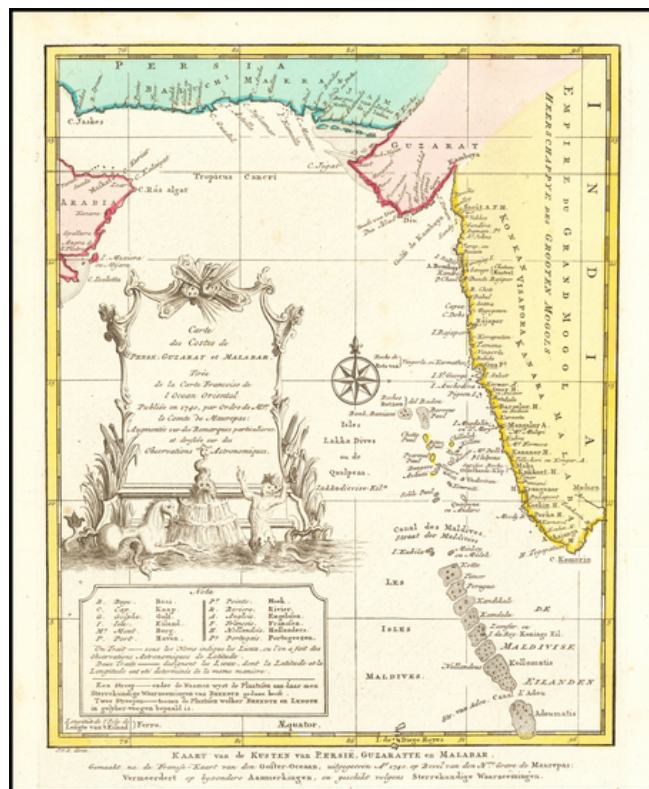

Barry Lawrence Ruderman Antique Maps Inc.

7407 La Jolla Boulevard
La Jolla, CA 92037

www.raremaps.com

(858) 551-8500
blr@raremaps.com

Carte Des Costes De Perse, Guzarat et Malabar . . . 1740 . . .

Stock#: 63782
Map Maker: Schley
Date: 1770
Place: Amsterdam
Color: Hand Colored
Condition: VG+
Size: 8 x 9.5 inches
Price: \$ 125.00

Description:

Detailed map of the region from the mouth of the Persian Gulf to the Maldives.

Includes large decorative cartouche and compass rose.

Detailed Condition: