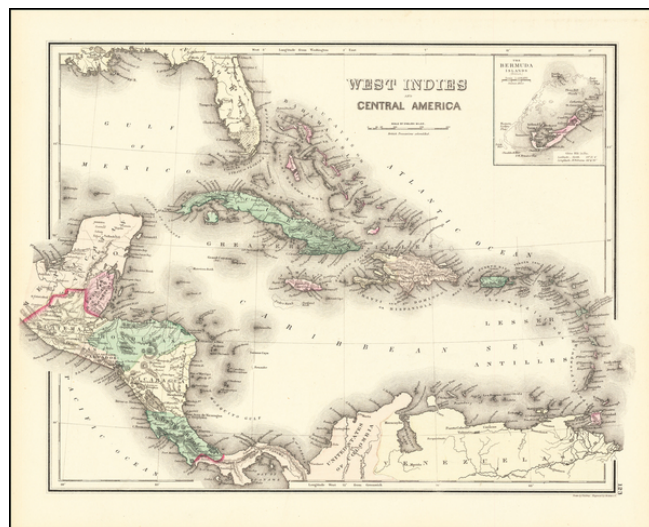

## West Indies and Central America [Bermuda inset]

**Stock#:** 63774  
**Map Maker:** Gray  
**Date:** 1875  
**Place:** Philadelphia  
**Color:** Color  
**Condition:** VG+  
**Size:** 16 x 12 inches  
**Price:** SOLD

### Description:

Detailed map of Central America and the Caribbean, hand colored by islands.

Includes inset of Bermuda.