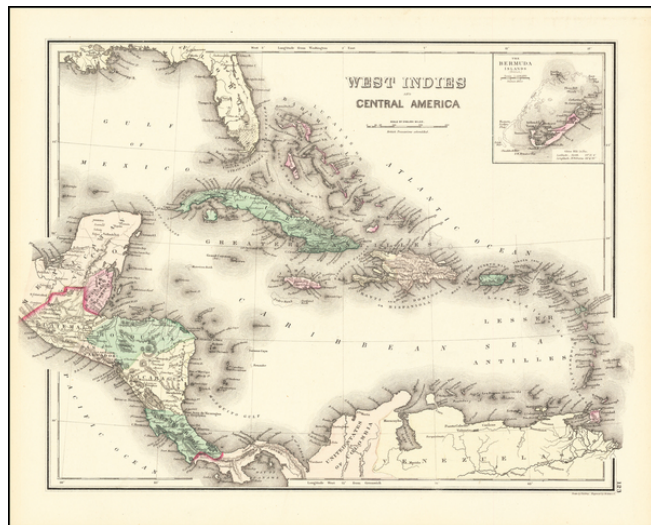

**Barry Lawrence Ruderman
Antique Maps Inc.**

7407 La Jolla Boulevard
La Jolla, CA 92037

www.raremaps.com

(858) 551-8500
blr@raremaps.com

West Indies and Central America [Bermuda inset]

Stock#: 63774
Map Maker: Gray
Date: 1875
Place: Philadelphia
Color: Color
Condition: VG+
Size: 16 x 12 inches
Price: \$75.00

Description:

Detailed map of Central America and the Caribbean, hand colored by islands.

Includes inset of Bermuda.

Detailed Condition: