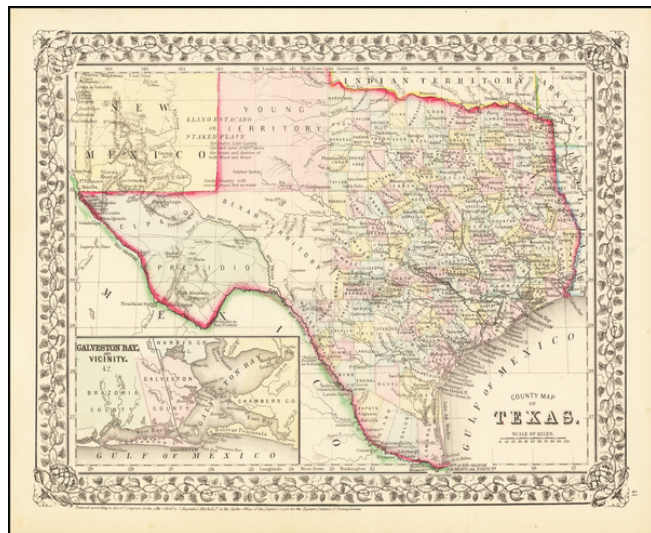

## County Map of Texas

**Stock#:** 63745  
**Map Maker:** Mitchell Jr.  
**Date:** 1870  
**Place:** Philadelphia  
**Color:** Color  
**Condition:** VG+  
**Size:** 14 x 11 inches  
**Price:** \$225.00

### Description:

Detailed map of Texas, colored by counties, with inset map of Galveston region.

The western portion of the state is still dominated by Young, Bexar, El Paso and Presidio Counties. Notes in the west show the Llano Estacado.

An excellent regional map of the period.