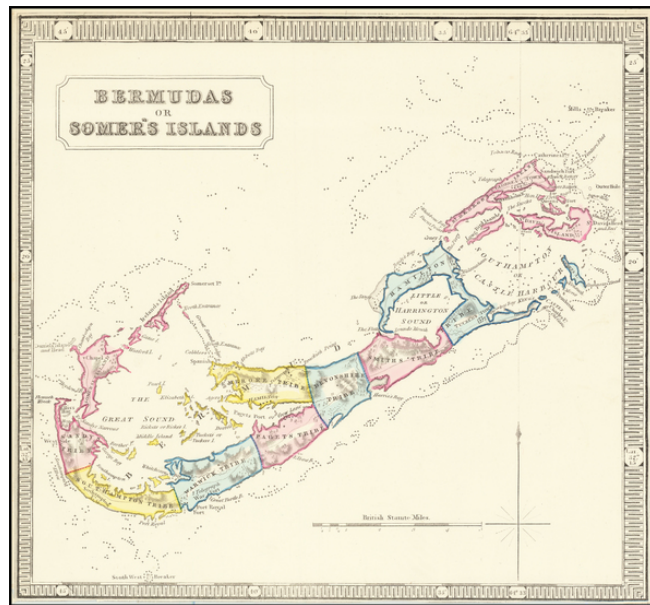

## Bermudas or Somer's Islands

**Stock#:** 63713  
**Map Maker:** Philip & Son  
**Date:** 1854  
**Place:** Liverpool  
**Color:** Color  
**Condition:** VG  
**Size:** 12 x 11 inches  
**Price:** SOLD

### Description:

Detailed map of Bermuda, published In Liverpool.

The map is colored by tribes.