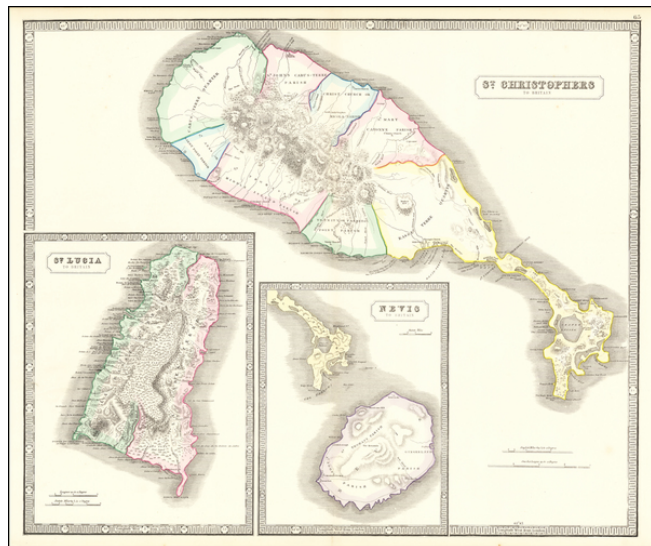

## St. Christophers [with] St. Lucia [with] Nevis

**Stock#:** 63704  
**Map Maker:** Philip & Son  
**Date:** 1854  
**Place:** London  
**Color:** Color  
**Condition:** VG+  
**Size:** 24 x 20 inches  
**Price:** SOLD

### Description:

Scarce map of the islands of Nevis, St. Christopher and St. Lucia, published by George Lucas.

The map is drawn from Thomson's earlier maps of the same group of islands.