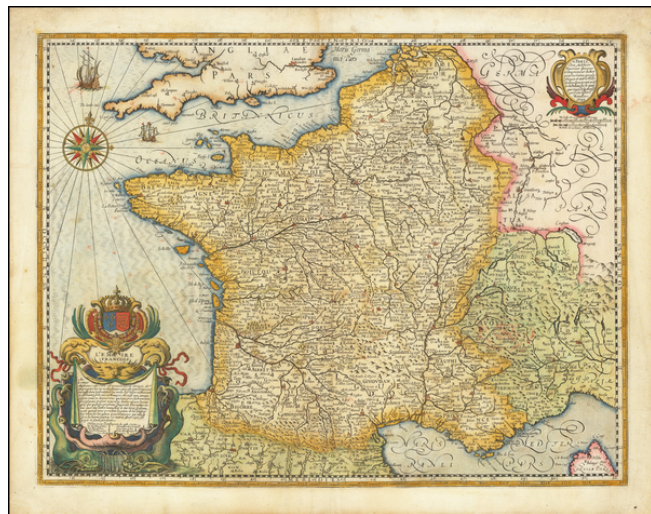

**Barry Lawrence Ruderman
Antique Maps Inc.**

7407 La Jolla Boulevard
La Jolla, CA 92037

www.raremaps.com

(858) 551-8500
blr@raremaps.com

L'Empire Francois . . . 1637

Stock#: 63699
Map Maker: Tavernier
Date: 1637
Place: Paris
Color: Hand Colored
Condition: VG
Size: 19 x 15 inches
Price: SOLD

Description:

The French Empire in 1637

Fine early map of France, published by Melchior Tavernier.

The use of the title *L'Empire Francois* is quite unusual, given that France was, at the time, a Kingdom and would not use the term "Empire" until Napoleon.