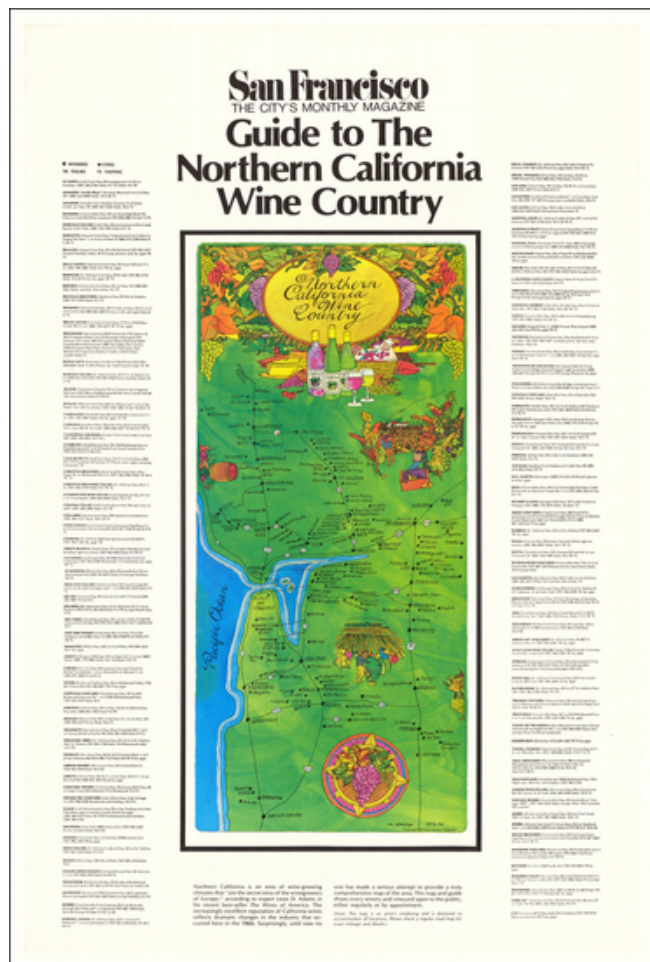

## Guide To The Northern California Wine Country

**Stock#:** 63697  
**Map Maker:** Daijogo  
**Date:** 1973  
**Place:** San Francisco  
**Color:** Color  
**Condition:** VG+  
**Size:** 21.5 x 34 inches  
**Price:** \$ 375.00

### Description:

Scarce vintage map of California Wine Country, published by the *San Francisco* monthly magazine.

The map lists about 130 winemakers in northern California, centered on Napa County, Sonoma County, and the Central Valley.