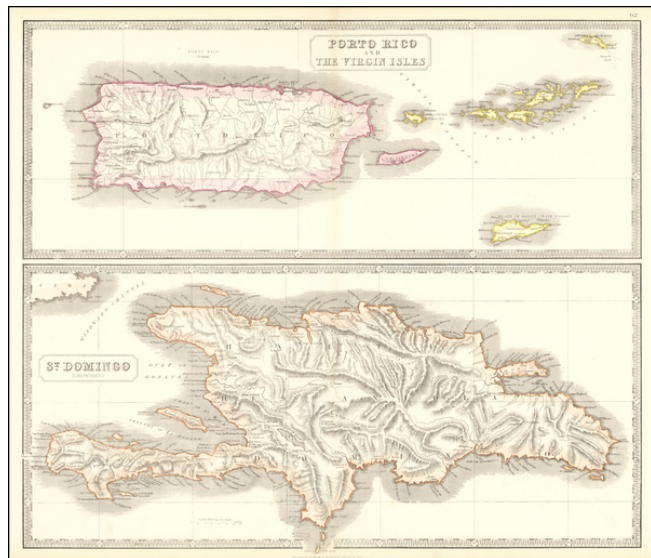

## Porto Rico and The Virgin Islands / St. Domingo Independent

**Stock#:** 63691  
**Map Maker:** Philip & Son  
**Date:** 1854  
**Place:** Liverpool  
**Color:** Color  
**Condition:** VG  
**Size:** 24 x 20 inches  
**Price:** \$ 345.00

### Description:

Scarce pair of maps of the Virgin Islands, Puerto Rico and Hispaniola.

The top map extends to St. Croix, Anegada and Virgin Gorda.