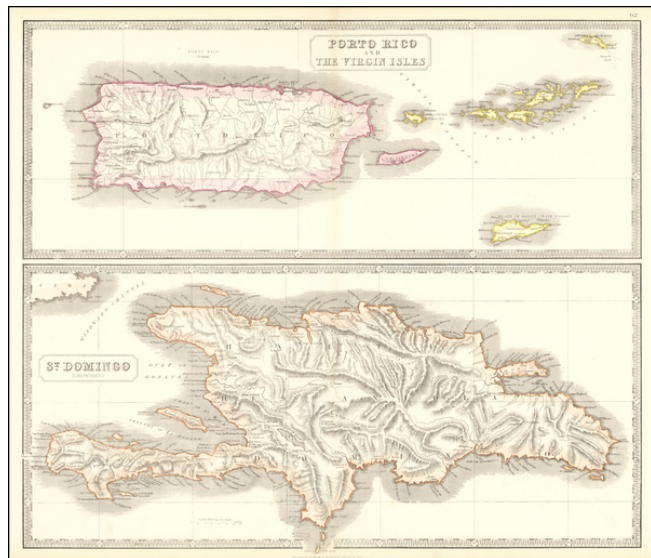

Barry Lawrence Ruderman Antique Maps Inc.

7407 La Jolla Boulevard
La Jolla, CA 92037

www.raremaps.com

(858) 551-8500
blr@raremaps.com

Porto Rico and The Virgin Islands / St. Domingo Independent

Stock#: 63691
Map Maker: Philip & Son
Date: 1854
Place: Liverpool
Color: Color
Condition: VG
Size: 24 x 20 inches
Price: \$375.00

Description:

Scarce pair of maps of the Virgin Islands, Puerto Rico and Hispaniola.

The top map extends to St. Croix, Anegada and Virgin Gorda.

Detailed Condition: