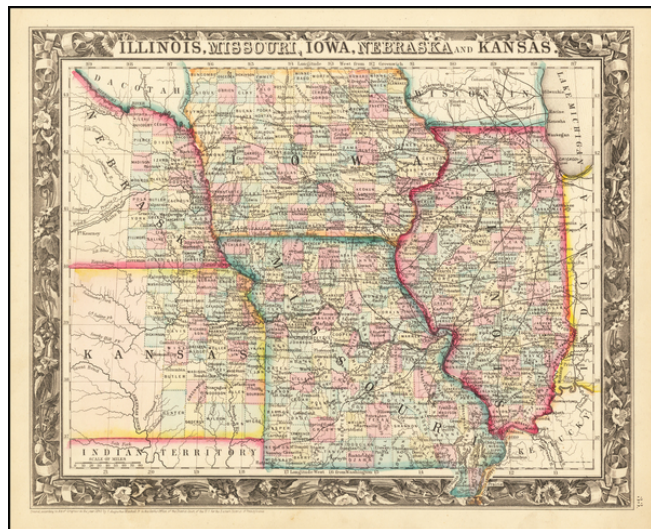

## Illinois, Missouri, Iowa, Nebraska and Kansas

**Stock#:** 63616  
**Map Maker:** Mitchell Jr.  
**Date:** 1860  
**Place:** Philadelphia  
**Color:** Color  
**Condition:** VG+  
**Size:** 13.5 x 11 inches  
**Price:** \$125.00

### Description:

Rare map of the Midwest and part of the Plains region, which appeared in the first edition of SA Mitchell Jr's New General Atlas.

The map is colored by counties and shows towns, rivers, railroads, lakes, forts and other details.