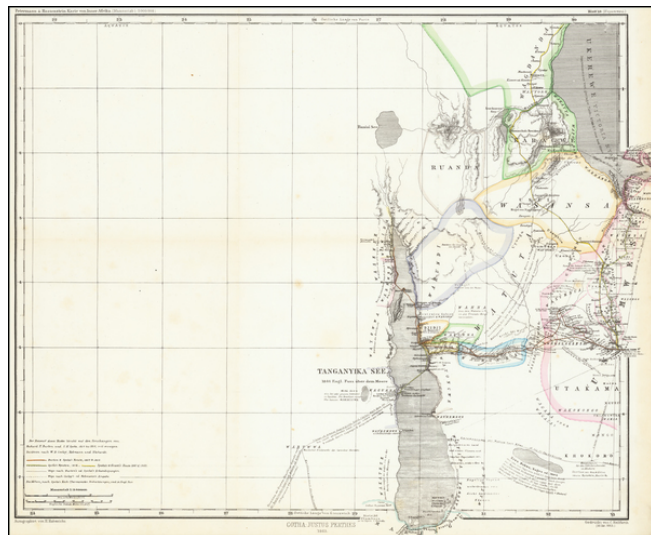

## [Lake Tanganyika, Lake Victoria and Northwest Tanzania]

**Stock#:** 63611  
**Map Maker:** Petermann  
**Date:** 1863  
**Place:** Gotha  
**Color:** Color  
**Condition:** VG  
**Size:** 21.5 x 17.5 inches  
**Price:** \$175.00

### Description:

Fine early map of Northeast Tanzania, published as part of a Petermann & Hassenstein's map of Inner Africa.

The map features a number of roads and the routes of 19th Century African explorers, including:

- Burton & Speke - 1857-58
- Speke - 1858
- Speke & Grant (1861-62)

A highly detailed map of a region which is rarely treated with such detail.