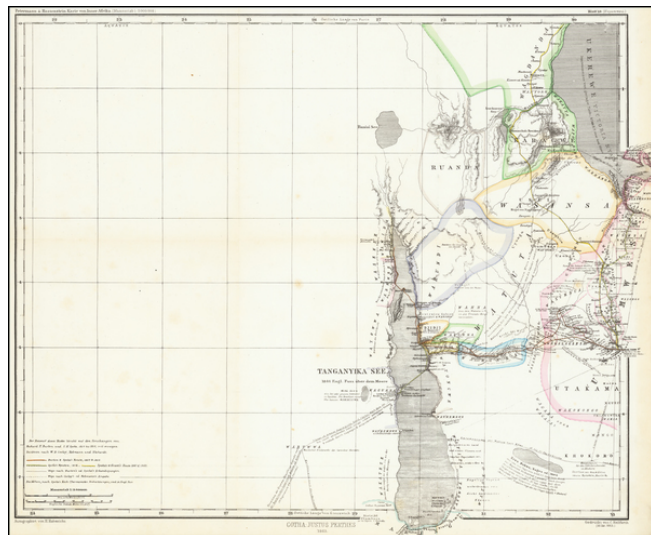

Barry Lawrence Ruderman Antique Maps Inc.

7407 La Jolla Boulevard
La Jolla, CA 92037

www.raremaps.com

(858) 551-8500
blr@raremaps.com

[Lake Tanganyika, Lake Victoria and Northwest Tanzania]

Stock#: 63611
Map Maker: Petermann
Date: 1863
Place: Gotha
Color: Color
Condition: VG
Size: 21.5 x 17.5 inches
Price: \$ 145.00

Description:

Fine early map of Northeast Tanzania, published as part of a Petermann & Hassenstein's map of Inner Africa.

The map features a number of roads and the routes of 19th Century African explorers, including:

- Burton & Speke - 1857-58
- Speke - 1858
- Speke & Grant (1861-62)

A highly detailed map of a region which is rarely treated with such detail.

Detailed Condition: