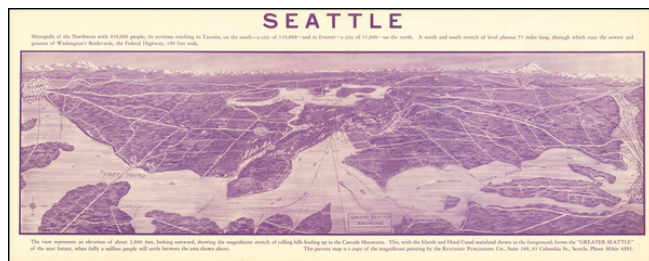

Description:

Promotional antique bird's eye view panorama for Seattle, "Metropolis of the Northwest. . . "

An exceptional view, centered on Lake Washington, with Everett at the far left and Tacoma at the far right. The map shows the eastern shore of Bainbridge Island, through the Lake Washington Ship Canal to Green Lake, Medina, Bellevue, Mercer Island, etc.

Mount Rainier and Mount Baker are shown in the distance.

This view was separately issued and intended to be folded up and mailed.

Detailed Condition: