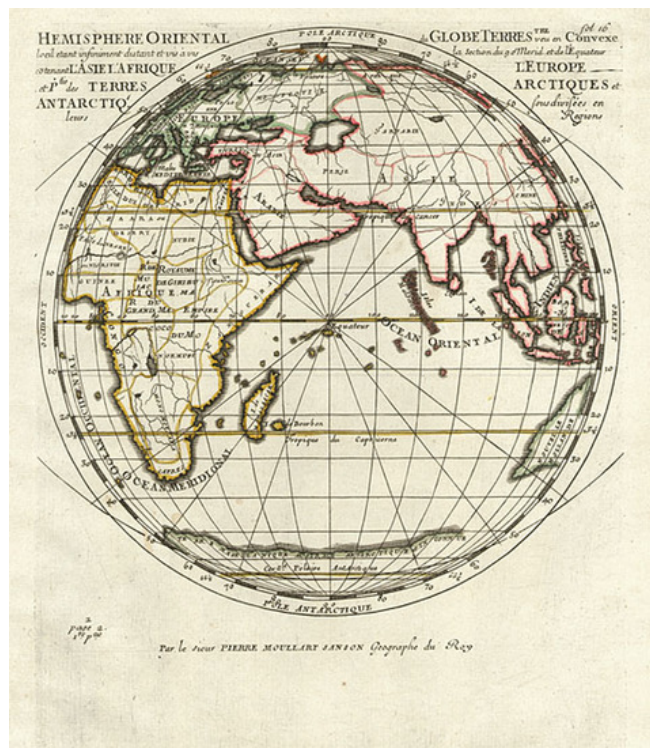

Barry Lawrence Ruderman Antique Maps Inc.

7407 La Jolla Boulevard
La Jolla, CA 92037

www.raremaps.com

(858) 551-8500
blr@raremaps.com

Hemisphere Orientale du Globe Terres...

Stock#: 6358
Map Maker: Moullart-Sanson
Date: 1694
Place: Paris
Color: Hand Colored
Condition: VG
Size: 11 x 9 inches
Price: SOLD

Description:

Fascinating scientific work by Sanson's nephew, who acquired the map business from the family in 1694. Interesting projections of an Apocryphal Antarctica.

Detailed Condition: