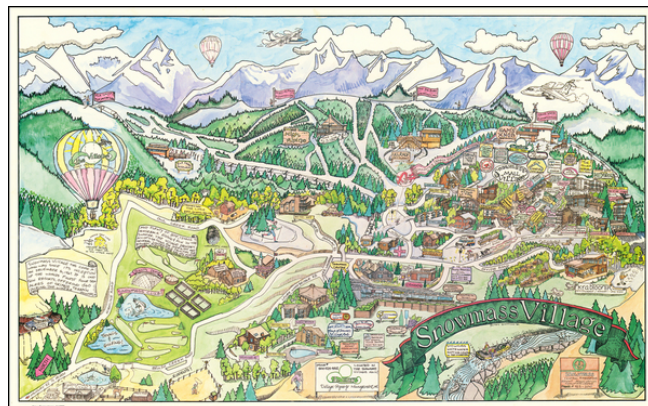

Barry Lawrence Ruderman Antique Maps Inc.

7407 La Jolla Boulevard
La Jolla, CA 92037

www.raremaps.com

(858) 551-8500
blr@raremaps.com

[Aspen] Snowmass Village

Stock#: 63539
Map Maker: Giattino
Date: 1985
Place: n.p.
Color: Color
Condition: VG+
Size: 23 x 14 inches
Price: \$ 345.00

Description:

Decorative pictorial map of Snowmass Village, Colorado, drawn by artist James Giattino.

The map promotes the recreational industries of Snowmass, both summer and winter. The ski mountain can be seen across the top, highlighting the four peaks serviced by ski lifts, with 14,000 foot mountains of the Rockies in the distance, and several hot air balloons across the horizon.

Snowmass Village is packed with advertising for various local restaurants, hotels, sports apparel stores, and other businesses, including horseback riding and rafting in the foreground.

Detailed Condition: