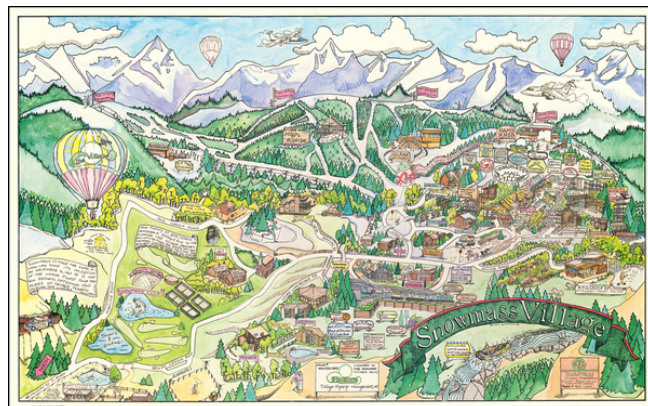

Barry Lawrence Ruderman Antique Maps Inc.

7407 La Jolla Boulevard
La Jolla, CA 92037

www.raremaps.com

(858) 551-8500
blr@raremaps.com

Snowmass Village

Stock#: 63539
Map Maker: Giattino
Date: 1985
Place: n.p.
Color: Color
Condition: VG+
Size: 23 x 14 inches
Price: \$ 375.00

Description:

Decorative pictorial map of Snowmass Village, Colorado, drawn by artist James Giattino.

The map promotes the recreational industries of Snowmass, both summer and winter. The ski mountain can be seen across the top, highlighting the four peaks serviced by ski lifts, with 14,000 foot mountains of the Rockies in the distance, and several hot air balloons across the horizon.

Snowmass Village is packed with advertising for various local restaurants, hotels, sports apparel stores, and other businesses, including horseback riding and rafting in the foreground.

Detailed Condition: