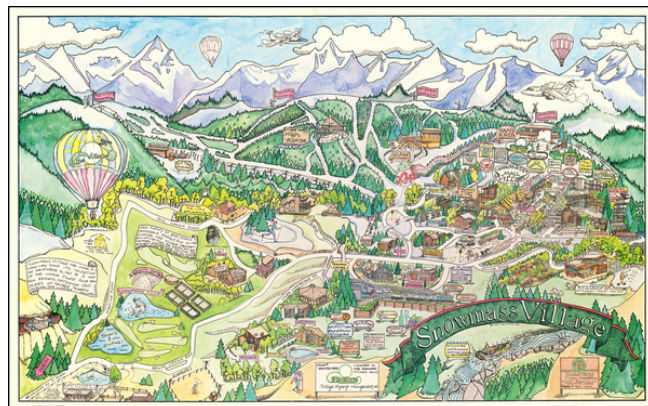

Barry Lawrence Ruderman Antique Maps Inc.

7407 La Jolla Boulevard
La Jolla, CA 92037

www.raremaps.com

(858) 551-8500
blr@raremaps.com

Snowmass Village

Stock#: 63539
Map Maker: Giattino
Date: 1985
Place: n.p.
Color: Color
Condition: VG+
Size: 23 x 14 inches
Price: \$375.00

Description:

Decorative pictorial map of Snowmass Village, Colorado, drawn by artist James Giattino.

The map promotes the recreational industries of Snowmass, both summer and winter. The ski mountain can be seen across the top, highlighting the four peaks serviced by ski lifts, with 14,000 foot mountains of the Rockies in the distance, and several hot air balloons across the horizon.

Snowmass Village is packed with advertising for various local restaurants, hotels, sports apparel stores, and other businesses, including horseback riding and rafting in the foreground.

Detailed Condition: