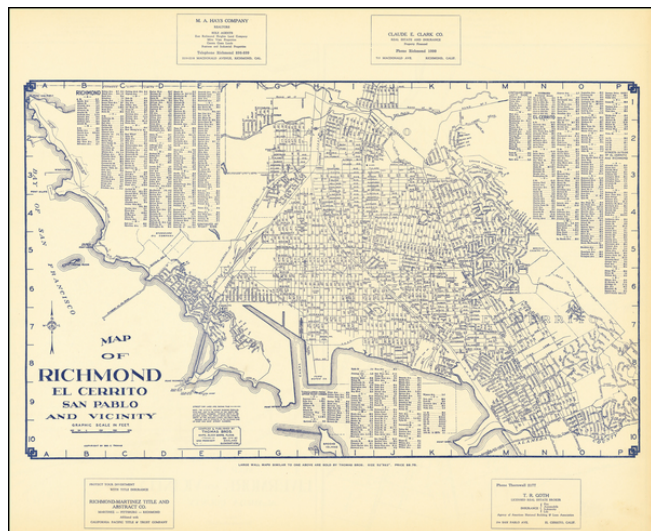

## Map of Richmond El Cerrito San Pablo and Vicinity (Pleasanton and Livermore on verso)

**Stock#:** 63514  
**Map Maker:** Thomas Brothers  
**Date:** 1920  
**Place:** Oakland  
**Color:** Uncolored  
**Condition:** VG  
**Size:** 20.5 x 12.5 inches  
**Price:** SOLD

### Description:

Early map of Richmond El Cerrito San Pablo and Vicinity, with maps Livermore and Pleasanton on the verso.

Nice plan of the area, including streets, major buildings, railroad lines, etc.