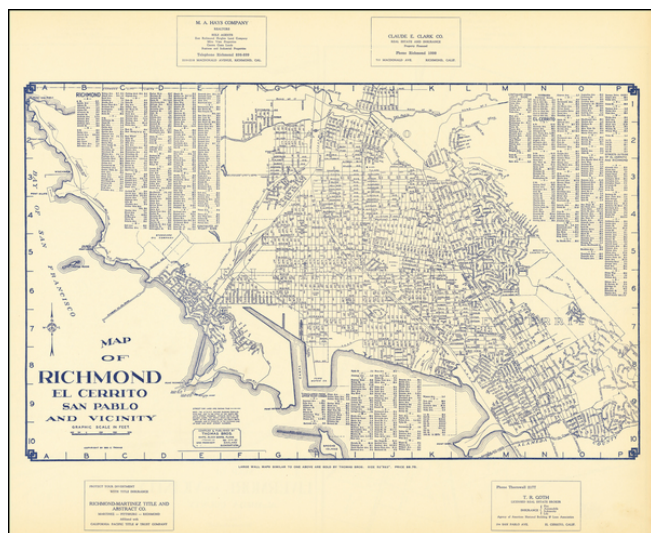

Barry Lawrence Ruderman Antique Maps Inc.

7407 La Jolla Boulevard
La Jolla, CA 92037

www.raremaps.com

(858) 551-8500
blr@raremaps.com

Map of Richmond El Cerrito San Pablo and Vicinity (Pleasanton and Livermore on verso)

Stock#: 63514
Map Maker: Thomas Brothers
Date: 1920
Place: Oakland
Color: Uncolored
Condition: VG
Size: 20.5 x 12.5 inches
Price: \$75.00

Description:

Early map of Richmond El Cerrito San Pablo and Vicinity, with maps Livermore and Pleasanton on the verso.

Nice plan of the area, including streets, major buildings, railroad lines, etc.

Detailed Condition: