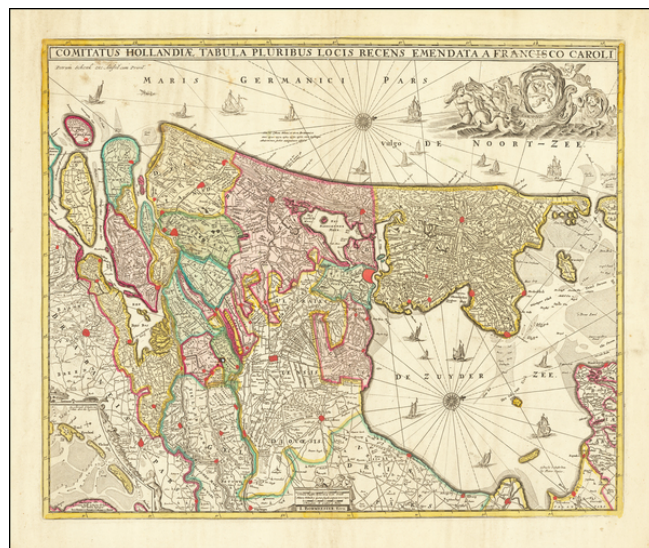

## Comitatus Hollandiae Tabula Pluribus Locis Recens Emendata A Francisco Caroli

**Stock#:** 63487  
**Map Maker:** Schenk / Bormeester  
**Date:** 1685 (1700 ca)  
**Place:** Amsterdam  
**Color:** Hand Colored  
**Condition:** VG  
**Size:** 21.5 x 17.5 inches  
**Price:** \$ 450.00

### Description:

Finely colored example of the Pieter Schenk edition of Joachim Bormeester's decorative map of the Netherlands.

Includes decorative cartouche, compass rose, coat of arms, sailing ships, etc.