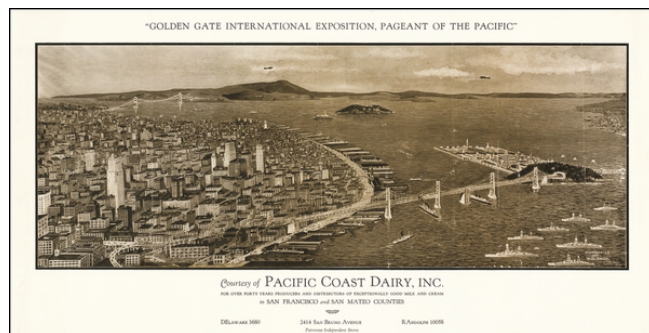

## Golden Gate International Exposition, Pageant of the Pacific

**Stock#:** 63456  
**Map Maker:** Blondel  
**Date:** 1935  
**Place:** San Francisco  
**Color:** Uncolored  
**Condition:** VG  
**Size:** 21 x 11 inches  
**Price:** \$475.00

### Description:

Rare early view of San Francisco, "Courtesy of Pacific Dairy, Inc." for the Golden Gate International Exposition.

The map provides a remarkable view of San Francisco, with the Golden Gate Bridge in the distance, the San Francisco Bay Bridge in the foreground, and several airplanes flying over the bay.

The view is apparently unrecorded, although it may relate to the view entitled "California--will welcome you and yours in 1939, at the Golden Gate International Exposition, a pageant of the Pacific to celebrate completion of these mighty bridges."