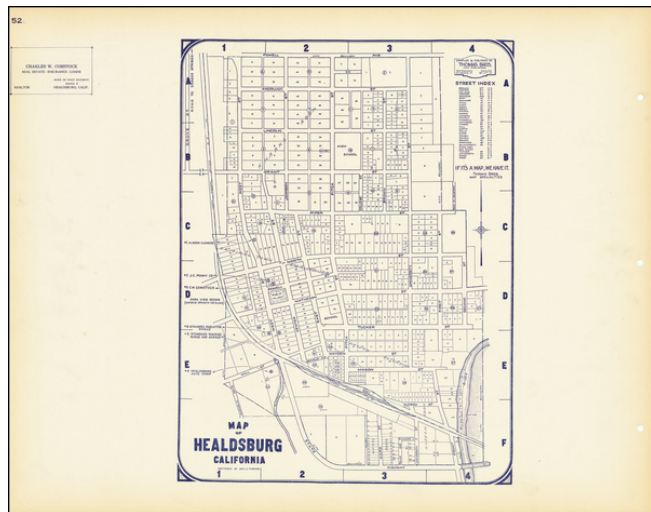

Barry Lawrence Ruderman Antique Maps Inc.

7407 La Jolla Boulevard
La Jolla, CA 92037

www.raremaps.com

(858) 551-8500
blr@raremaps.com

Thomas Bros. Map of Healdsburg California (Sunnyvale on verso)

Stock#: 63363
Map Maker: Thomas Brothers
Date: 1920
Place: Oakland
Color: Uncolored
Condition: VG+
Size: 12 x 16 inches
Price: \$125.00

Description:

One of the earliest obtainable maps of Healdsburg.

Nice plan of the city, including streets, major buildings, railroad lines, etc.

Map of Sunnyvale, California on verso.

Detailed Condition: