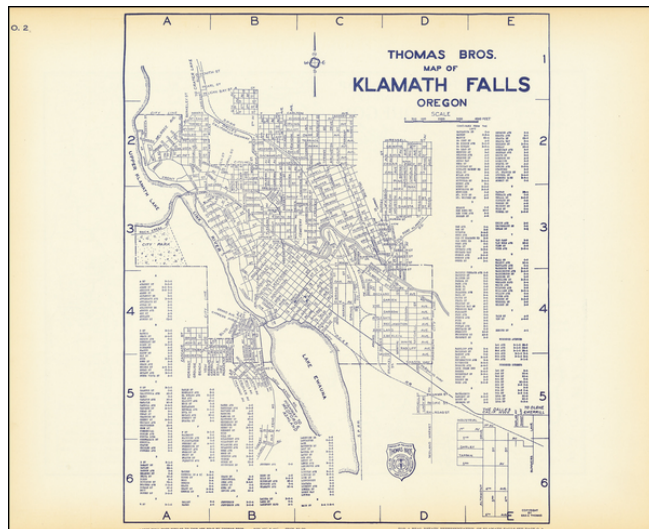

Barry Lawrence Ruderman Antique Maps Inc.

7407 La Jolla Boulevard
La Jolla, CA 92037

www.raremaps.com

(858) 551-8500
blr@raremaps.com

Thomas Bros. Map of Klamath Falls Oregon [Highway Map of Oregon on verso]

Stock#: 63341
Map Maker: Thomas Brothers
Date: 1920
Place: Oakland
Color: Uncolored
Condition: VG+
Size: 15 x 18 inches
Price: \$75.00

Description:

Early map of Klamath Falls, Oregon, with a map of State Highway system of Oregon on the verso.

Nice pair of city plans including streets, major buildings, railroad lines, etc.

Detailed Condition: