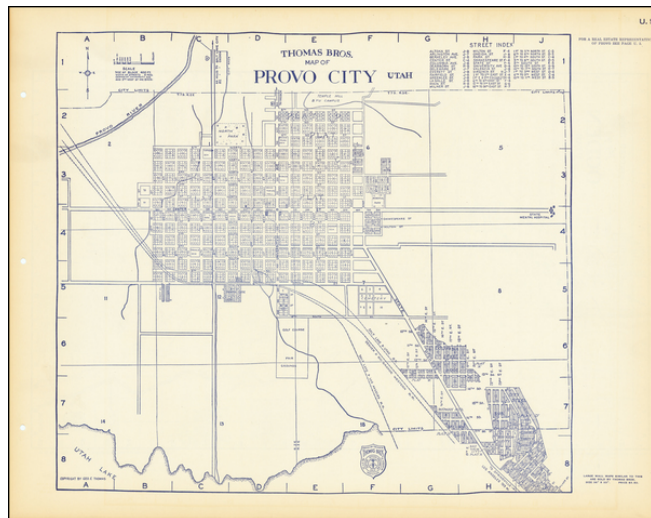

Barry Lawrence Ruderman Antique Maps Inc.

7407 La Jolla Boulevard
La Jolla, CA 92037

www.raremaps.com

(858) 551-8500
blr@raremaps.com

Thomas Bros. Map of Provo City, Utah (Ogden on Verso)

Stock#: 63309
Map Maker: Thomas Brothers
Date: 1920
Place: Oakland
Color: Color
Condition: VG
Size: 18.5 x 16.5 inches
Price: \$ 125.00

Description:

Detailed maps of Ogden and Provo, Utah, published by one of America's leading 20th Century map firms.

Detailed Condition: