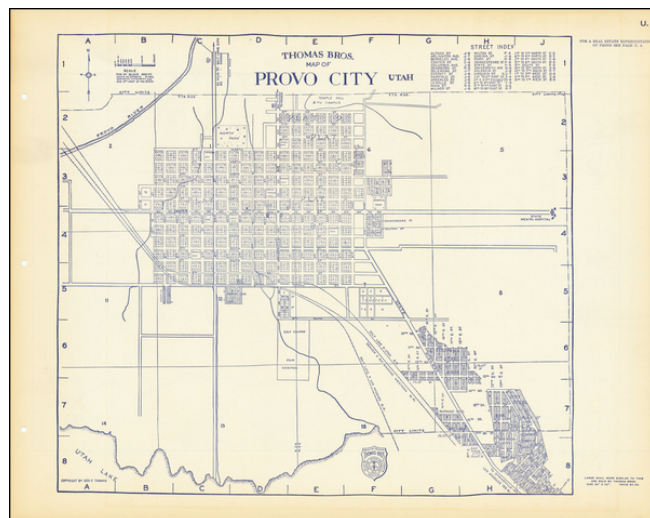

Barry Lawrence Ruderman Antique Maps Inc.

7407 La Jolla Boulevard
La Jolla, CA 92037

www.raremaps.com

(858) 551-8500
blr@raremaps.com

Thomas Bros. Map of Provo City, Utah (Ogden on Verso)

Stock#: 63309
Map Maker: Thomas Brothers
Date: 1920
Place: Oakland
Color: Color
Condition: VG
Size: 18.5 x 16.5 inches
Price: \$125.00

Description:

Detailed maps of Ogden and Provo, Utah, published by one of America's leading 20th Century map firms.

Detailed Condition: