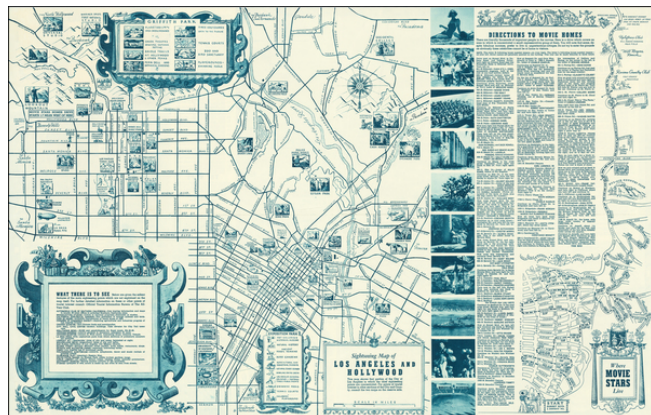

## Sightseeing Map of Los Angeles and Hollywood / Where Movie Stars Live

**Stock#:** 63308  
**Map Maker:** The All-Year Club of Southern California  
**Date:** 1937  
**Place:** Los Angeles  
**Color:** Uncolored  
**Condition:** VG+  
**Size:** 33.5 x 21.5 inches  
**Price:** SOLD

### Description:

Lively tourist map of Los Angeles and surrounding region, with a separate map showing the location of the homes of the stars at the far right.

Prominent locations are identified with small vignettes and include Malibu Beach Colony, Universal City, Fossil Pits, Griffith Park, Lincoln Park, Occidental College, San Gabriel Canyon, Arabian Horse Farm, Rose Bowl, and even the Huntington Library and Art Gallery.

On the verso are two maps, One "Sightseeing map of Los Angeles and Hollywood" is a close up map showing downtown L.A. with vignette images designating prominent locations. On the right is a map "Where the movie stars live" which gives a directory to the stars that live there.

Some of the stars are: Groucho Marx, James Cagney, Edward G. Robinson, Charley Chaplin, Claudette Colbert, Gary Cooper and many others.