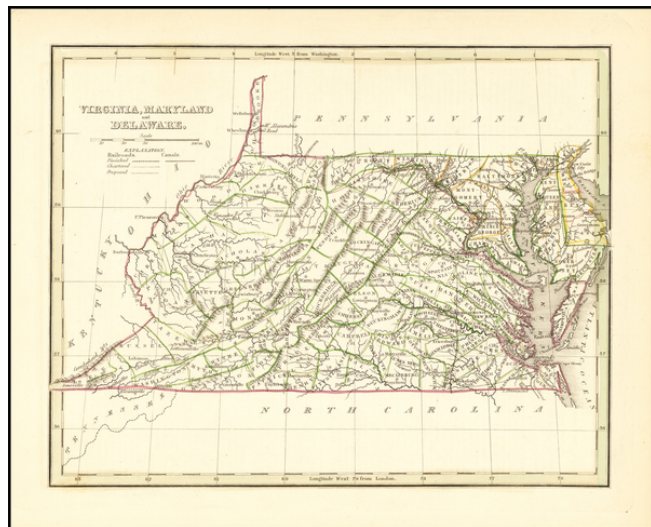

Barry Lawrence Ruderman Antique Maps Inc.

7407 La Jolla Boulevard
La Jolla, CA 92037

www.raremaps.com

(858) 551-8500
blr@raremaps.com

Virginia, Maryland and Delaware

Stock#: 63299
Map Maker: Bradford
Date: 1835
Place: Boston
Color: Outline Color
Condition: VG+
Size: 10 x 8 inches
Price: \$125.00

Description:

Scarce full original color map of Virginia, Maryland and Delaware from Bradford's *Comprehensive Atlas*.

Shows counties, towns, rivers, and other details. Bradford's *Comprehensive Atlas* was one of the most successful commercial atlases of the 1830s, at a time when HS Tanner and David Burr were his prime competitors.