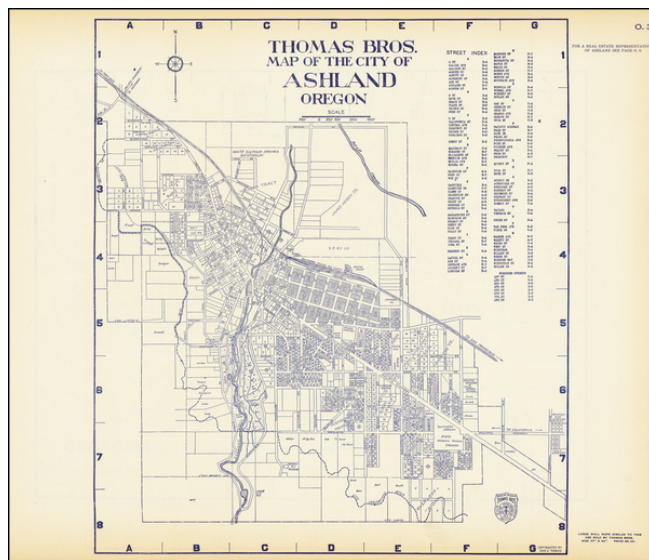

Barry Lawrence Ruderman Antique Maps Inc.

7407 La Jolla Boulevard
La Jolla, CA 92037

www.raremaps.com

(858) 551-8500
blr@raremaps.com

Thomas Bros. Map of The City of Ashland Oregon [Medford Oregon on verso]

Stock#: 63291
Map Maker: Thomas Brothers
Date: 1920
Place: Oakland
Color: Uncolored
Condition: VG+
Size: 16 x 18 inches
Price: SOLD

Description:

Early map of Ashland, Oregon, with a map of the Medford region on the verso.

Nice pair of city plans including streets, major buildings, railroad lines, etc.

Detailed Condition: