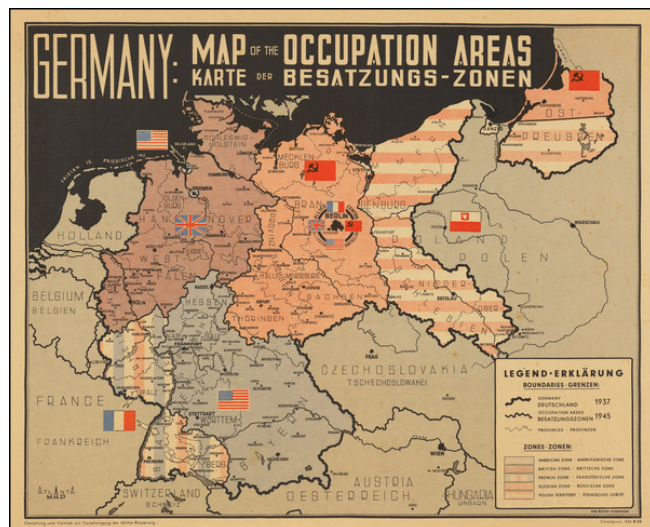

Barry Lawrence Ruderman Antique Maps Inc.

7407 La Jolla Boulevard
La Jolla, CA 92037

www.raremaps.com

(858) 551-8500
blr@raremaps.com

Germany: Map of the Occupation Areas | Karte Der Besatzungs-Zonen

Stock#: 63273
Map Maker: Atlanta Map
Date: 1945
Place: Frankfurt am Main
Color: Color
Condition: VG
Size: 20 x 16 inches
Price: \$975.00

Description:

This colorful and attractive map depicts Germany and Central Europe in the immediate wake of World War II. The Allied Powers (United States of America, France, United Kingdom, and the Soviet Union) met at the Potsdam Conference, held at the Cecilienhof Castle near Berlin, from July 17 to August 2, 1945.

During the conference, the Allies agreed to partition Germany. As shown on the map, large portions of East Prussia were given to Poland and the Soviet Union (the Konigsburg, or 'Kaliningrad Enclave'). What remained of Germany was then divided into military sectors of influence, each under a different Allied Power. East Germany was placed under Soviet influence, while most of northern Germany was placed under British auspices. The lands bordering France were placed under her control, while the Americans assumed responsibility for Bavaria, Hessen and part of Wurttemberg. Berlin, located deep within East Germany, was then itself divided into sectors of control, with the Soviets overseeing East Berlin, while West Berlin was shared by the other Allied Powers. Each zone is identified on the map with the flag of the appropriate Allied Power.

The Potsdam Conference envisaged that free and fair elections would occur throughout a united Germany. However, the Soviets assumed dictatorial control over East Germany, and it separated to form its own Communist state. The rest of the nation came to form West Germany, a democracy with very limited intervention from the Allied Powers.