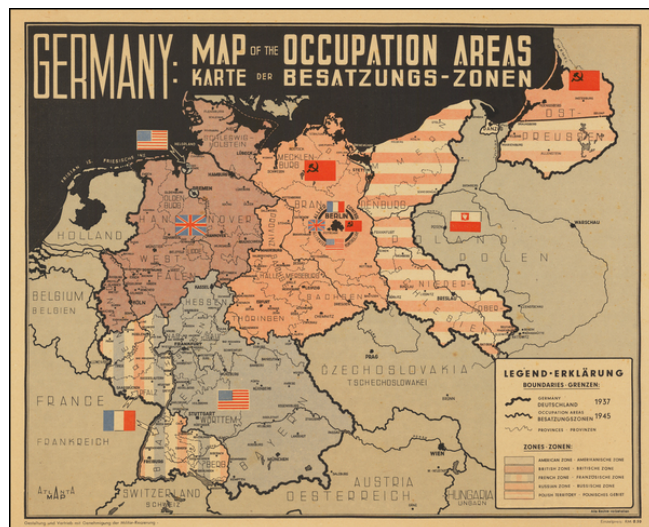

Barry Lawrence Ruderman Antique Maps Inc.

7407 La Jolla Boulevard
La Jolla, CA 92037

www.raremaps.com

(858) 551-8500
blr@raremaps.com

Germany: Map of the Occupation Areas | Karte Der Besatzungs-Zonen

Stock#: 63273
Map Maker: Atlanta Map
Date: 1945
Place: Frankfurt am Main
Color: Color
Condition: VG
Size: 20 x 16 inches
Price: \$975.00

Description:

This colorful and attractive map depicts Germany and Central Europe in the immediate wake of World War II. The Allied Powers (United States of America, France, United Kingdom, and the Soviet Union) met at the Potsdam Conference, held at the Cecilienhof Castle near Berlin, from July 17 to August 2, 1945.

During the conference, the Allies agreed to partition Germany. As shown on the map, large portions of East Prussia were given to Poland and the Soviet Union (the Konigsburg, or 'Kaliningrad Enclave'). What remained of Germany was then divided into military sectors of influence, each under a different Allied Power. East Germany was placed under Soviet influence, while most of northern Germany was placed under British auspices. The lands bordering France were placed under her control, while the Americans assumed responsibility for Bavaria, Hessen and part of Wurttemberg. Berlin, located deep within East Germany, was then itself divided into sectors of control, with the Soviets overseeing East Berlin, while West Berlin was shared by the other Allied Powers. Each zone is identified on the map with the flag of the appropriate Allied Power.

The Potsdam Conference envisaged that free and fair elections would occur throughout a united Germany. However, the Soviets assumed dictatorial control over East Germany, and it separated to form its own Communist state. The rest of the nation came to form West Germany, a democracy with very limited intervention from the Allied Powers.