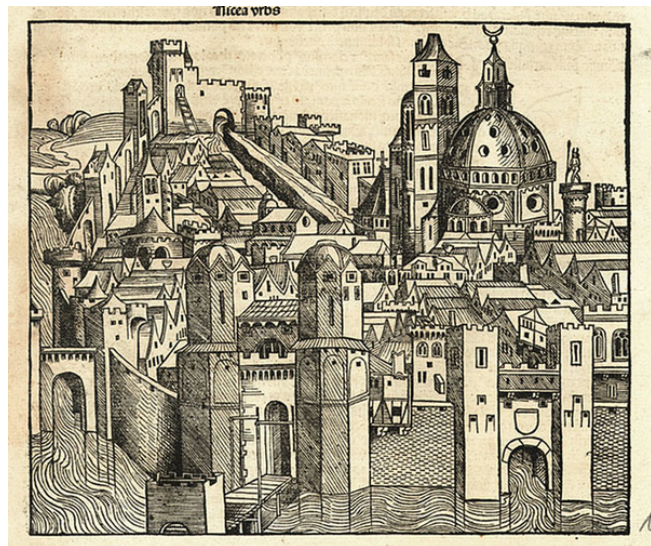

## Nicea Urbs

**Stock#:** 6325b  
**Map Maker:** Schedel  
**Date:** 1493  
**Place:** Nuremberg  
**Color:** Uncolored  
**Condition:** VG+  
**Size:** 9 x 8 inches  
**Price:** SOLD

### Description:

Fanciful view of Nice, from the Liber Chronicum (Nuremberg Chronicle), a landmark work of the 15th Century.