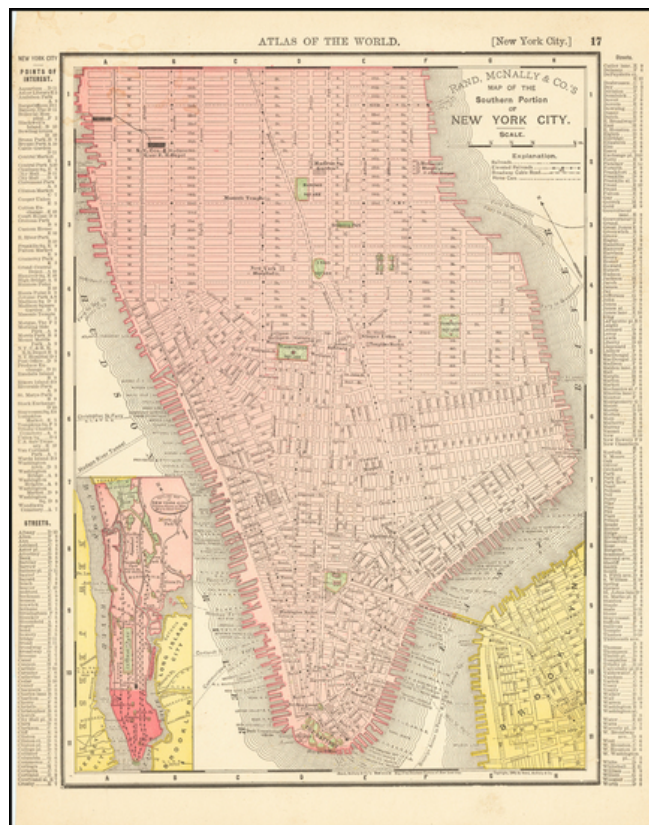

## Rand McNally & Co.'s Map of the Southern Portion of New York City

**Stock#:** 63256  
**Map Maker:** Rand McNally & Company  
**Date:** 1895  
**Place:** Chicago  
**Color:** Color  
**Condition:** VG  
**Size:** 10.5 x 12.5 inches  
**Price:** SOLD

### Description:

Detailed 1895 map of "Southern" New York, published in Chicago.

The map extends north to 38th Street, reaching just beyond Madison Square Garden, the Ferry to Hunter's Point and the New York Central & Hudson River RR Depot.

Includes a portion of Brooklyn, with a small inset map of the showing Manhattan Island north to Van Cortlandt Park.