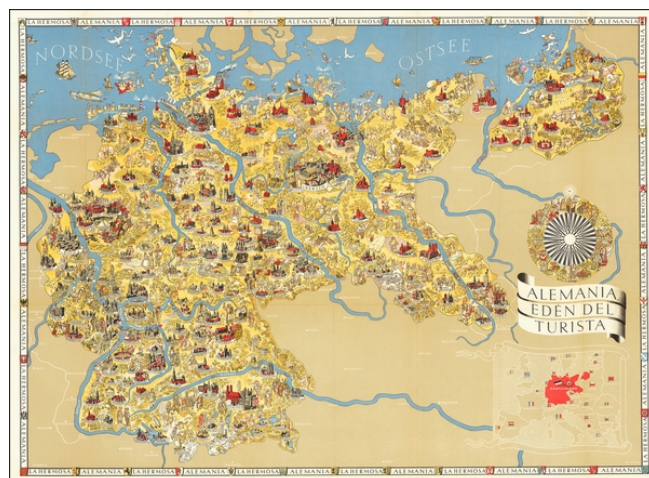

## (Second World War - Nazi Germany) Alemania Eden Del Turista [Germany The Paradise of Tourism.]

**Stock#:** 63209  
**Map Maker:** Riemer  
**Date:** 1935  
**Place:** n.p.  
**Color:** Color  
**Condition:** VG  
**Size:** 30.5 x 22 inches  
**Price:** SOLD

### Description:

Striking propaganda and travel map of Germany, published by the Reichsbahnzentrale für den Deutschen Reiseverkehr and the German Railways Information Bureau.

Text, map, and graphics on the verso.

Includes decorative border alternating crests and "La Hermosa Alemania". Pictographs represent cities, cultural activities, agriculture, soldiers with Nazi flags, etc.

Decorative compass rose, highlighting German industry, etc. A smaller map shows Germany in red, with a Nazi flag in the center, prior to the commencement of its aggressive territorial expansion before and during WWII.

The map was published in English, German, French, Spanish and Italian editions.